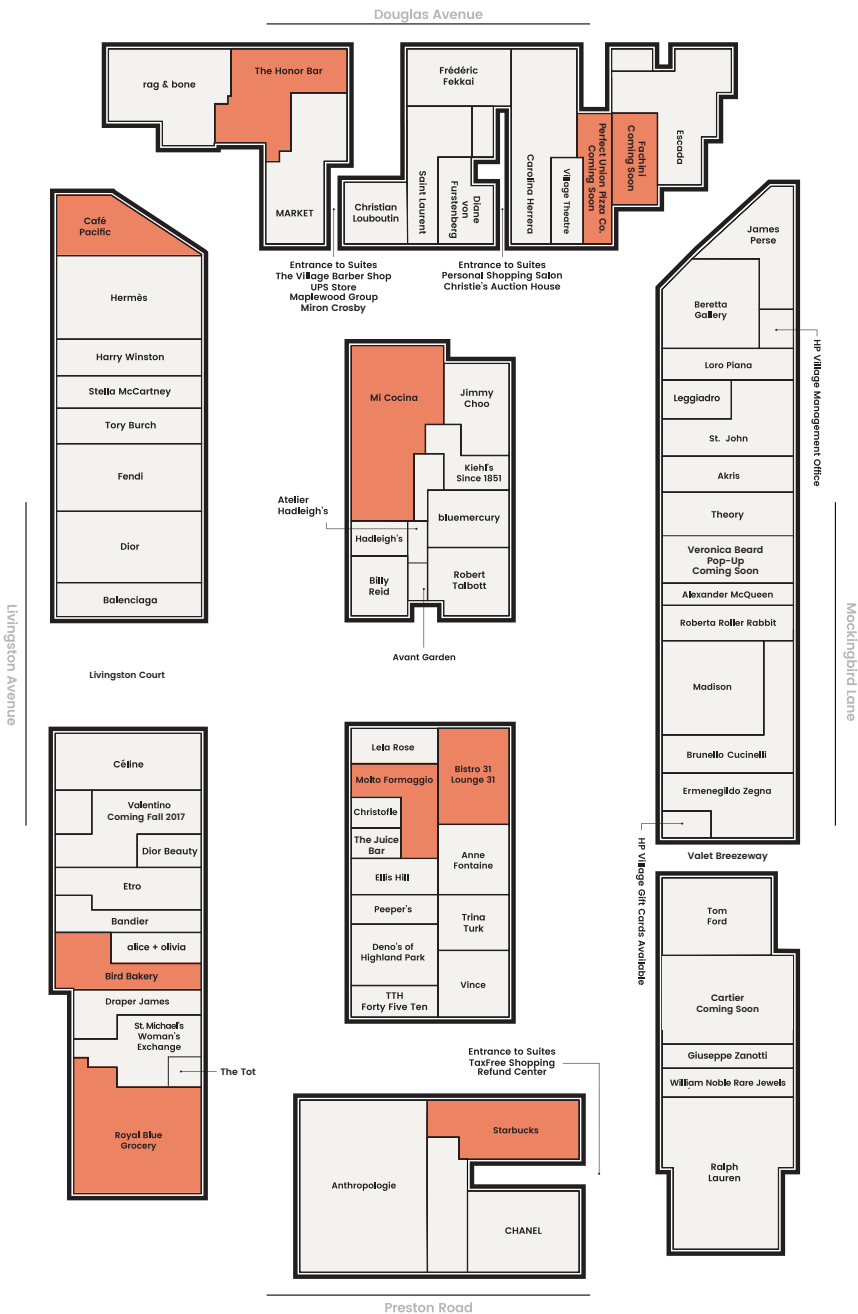

# AROUND *the* VILLAGE

BIRD BAKERY  
BISTRO 31  
CAFÉ PACIFIC  
THE HONOR BAR  
THE JUICE BAR  
LOUNGE 31  
MI COCINA  
MOLTO FORMAGGIO  
ROYAL BLUE GROCERY  
STARBUCKS