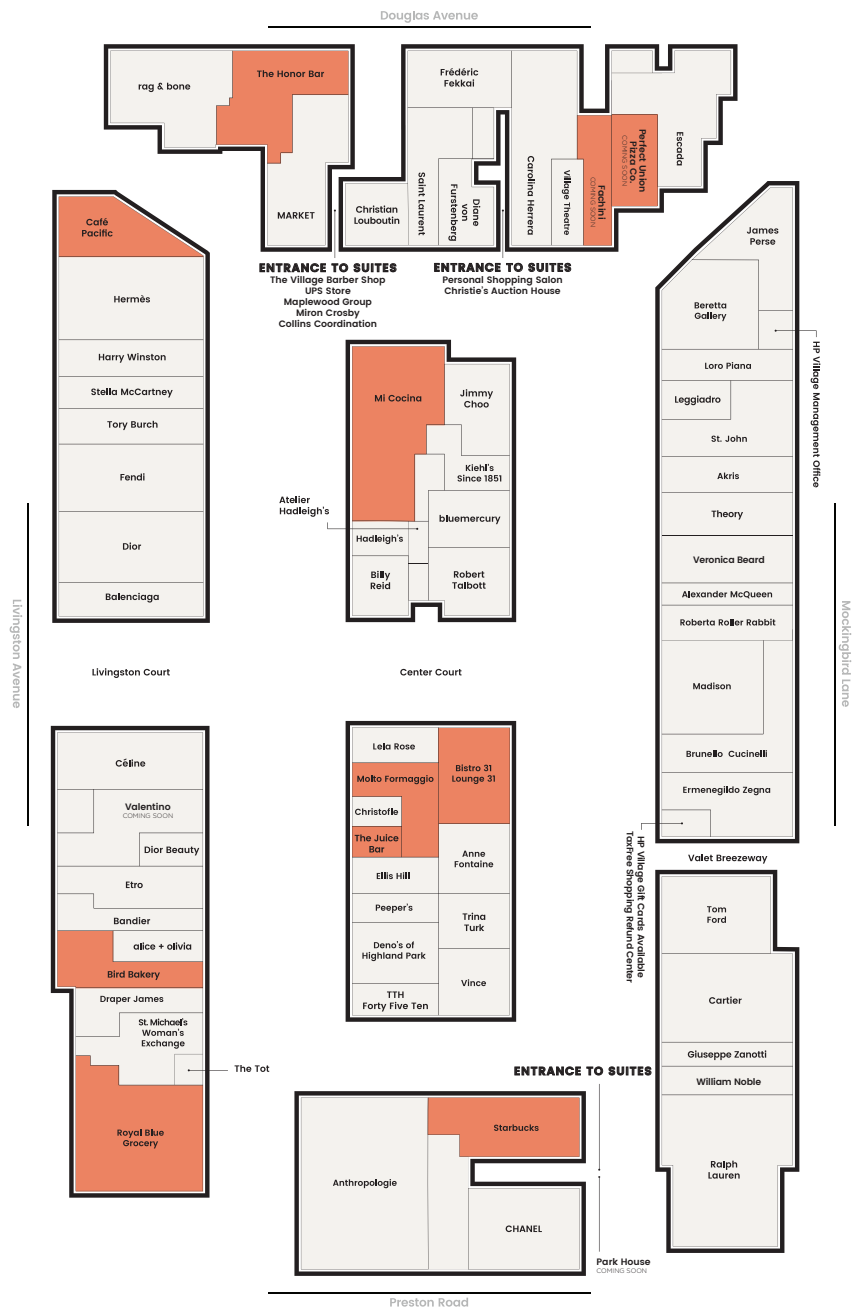

# AROUND *the* VILLAGE

## RESTAURANTS

BIRD BAKERY  
 BISTRO 31  
 CAFÉ PACIFIC  
 FACHINI  
 COMING SOON  
 THE HONOR BAR  
 THE JUICE BAR  
 LOUNGE 31  
 MI COCINA  
 MOLTO FORMAGGIO  
 PARK HOUSE  
 COMING SOON  
 PERFECT UNION PIZZA CO.  
 COMING SOON  
 ROYAL BLUE GROCERY  
 STARBUCKS