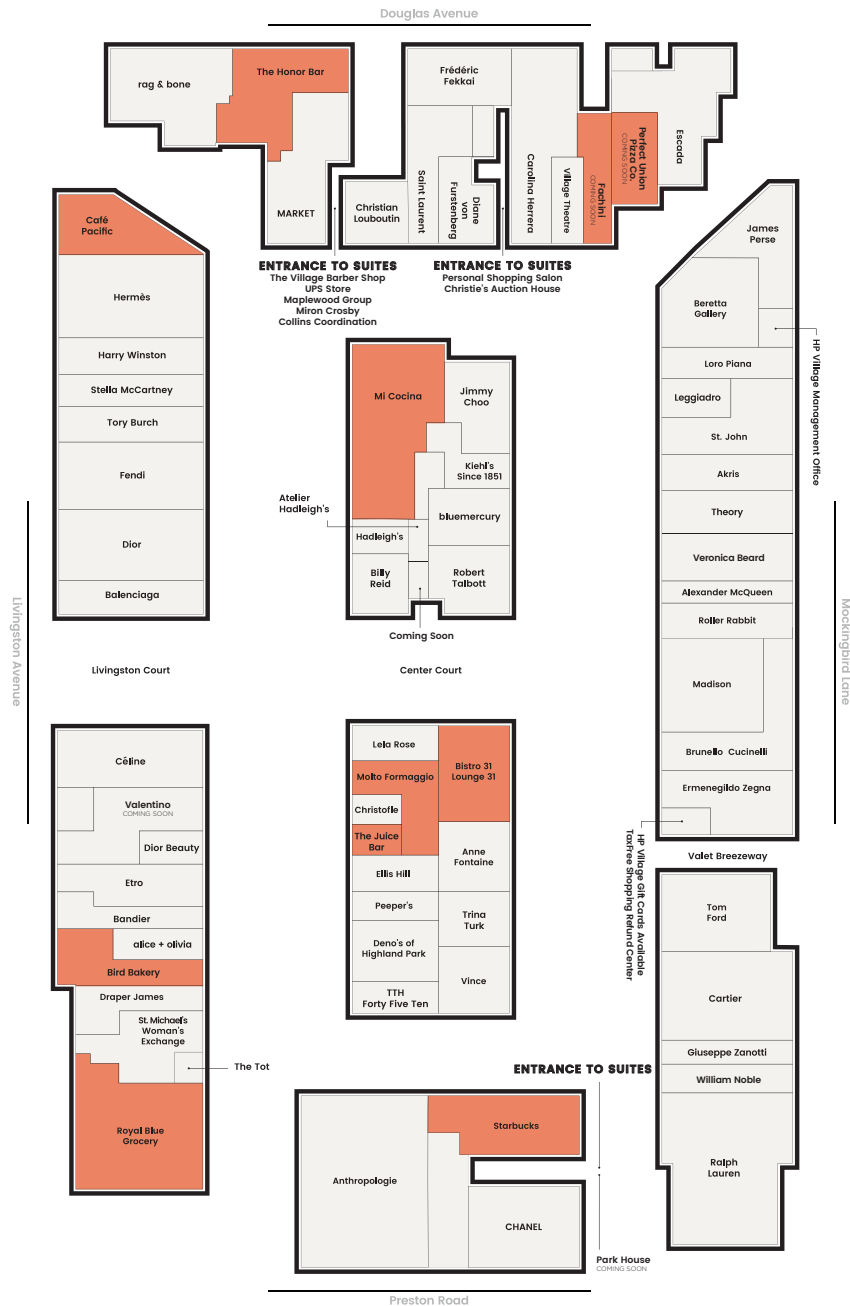

AROUND *the* VILLAGE

RESTAURANTS

BIRD BAKERY
BISTRO 31
CAFÉ PACIFIC
FACHINI
COMING SOON
THE HONOR BAR
THE JUICE BAR
LOUNGE 31
MI COCINA
MOLTO FORMAGGIO
PARK HOUSE
COMING SOON
PERFECT UNION PIZZA CO.
COMING SOON
ROYAL BLUE GROCERY
STARBUCKS