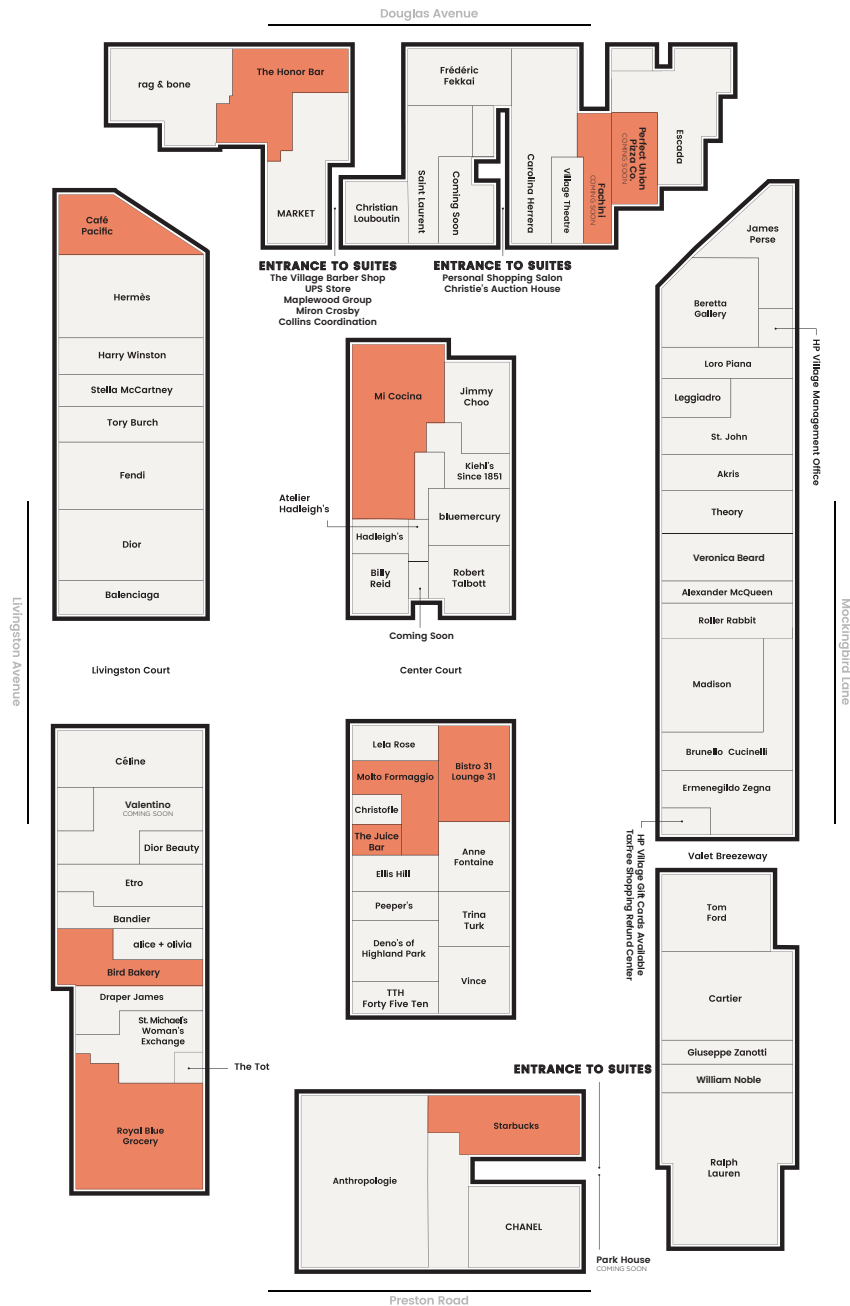

AROUND *the* VILLAGE

RESTAURANTS

- BIRD BAKERY
- BISTRO 31
- CAFÉ PACIFIC
- FACHINI
- COMING SOON
- THE HONOR BAR
- THE JUICE BAR
- LOUNGE 31
- MI COCINA
- MOLTO FORMAGGIO
- PARK HOUSE
- COMING SOON
- PERFECT UNION PIZZA CO.
- COMING SOON
- ROYAL BLUE GROCERY
- STARBUCKS

WOMEN'S FASHION

- AKRIS
- ALEXANDER McQUEEN
- ALICE + OLIVIA
- ANNE FONTAINE
- ANTHROPOLOGIE
- ATELIER HADLEIGH'S
- BALENCIAGA
- BANDIER
- BERETTA GALLERY
- BILLY REID
- BRUNELLO CUCINELLI
- CAROLINA HERRERA
- CÉLINE
- CHANEL
- DIOR
- DRAPER JAMES
- ESCADA
- ETRO
- FENDI
- GIUSEPPE ZANOTTI
- HADLEIGH'S
- HERMÈS
- JAMES PERSE
- LEGGIADRO
- LELA ROSE
- LORO PIANA
- MARKET
- RAG & BONE
- RALPH LAUREN
- ROBERT TALBOTT
- ROLLER RABBIT
- SAINT LAURENT
- ST. JOHN
- STELLA McCARTNEY
- THEORY
- TOM FORD
- TORY BURCH
- TRINA TURK
- TTH FORTY FIVE TEN
- VALENTINO
- VERONICA BEARD
- VINCE