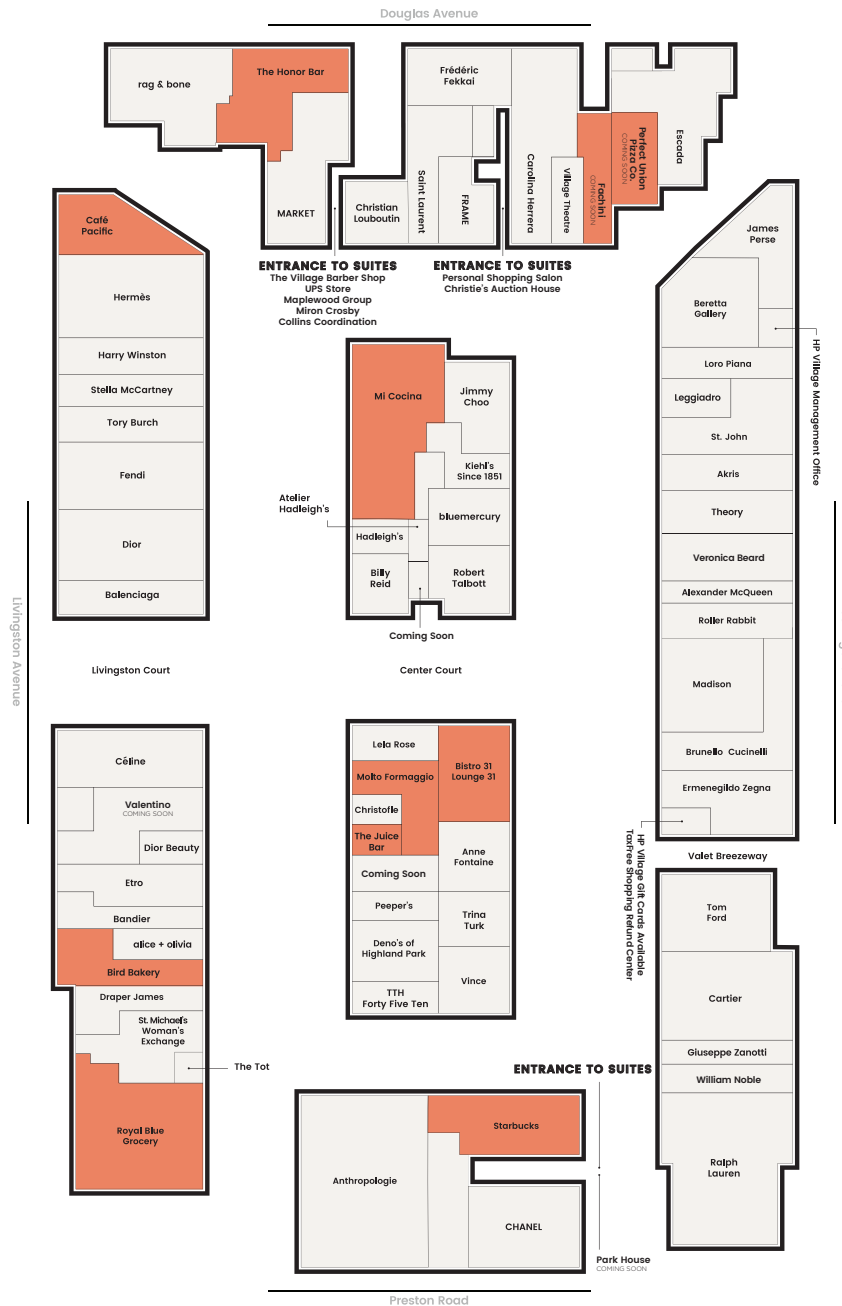

AROUND *the* VILLAGE

RESTAURANTS

BIRD BAKERY
 BISTRO 31
 CAFÉ PACIFIC
 FACHINI
 COMING SOON
 THE HONOR BAR
 THE JUICE BAR
 LOUNGE 31
 MI COCINA
 MOLTO FORMAGGIO
 PARK HOUSE
 COMING SOON
 PERFECT UNION PIZZA CO.
 COMING SOON
 ROYAL BLUE GROCERY
 STARBUCKS