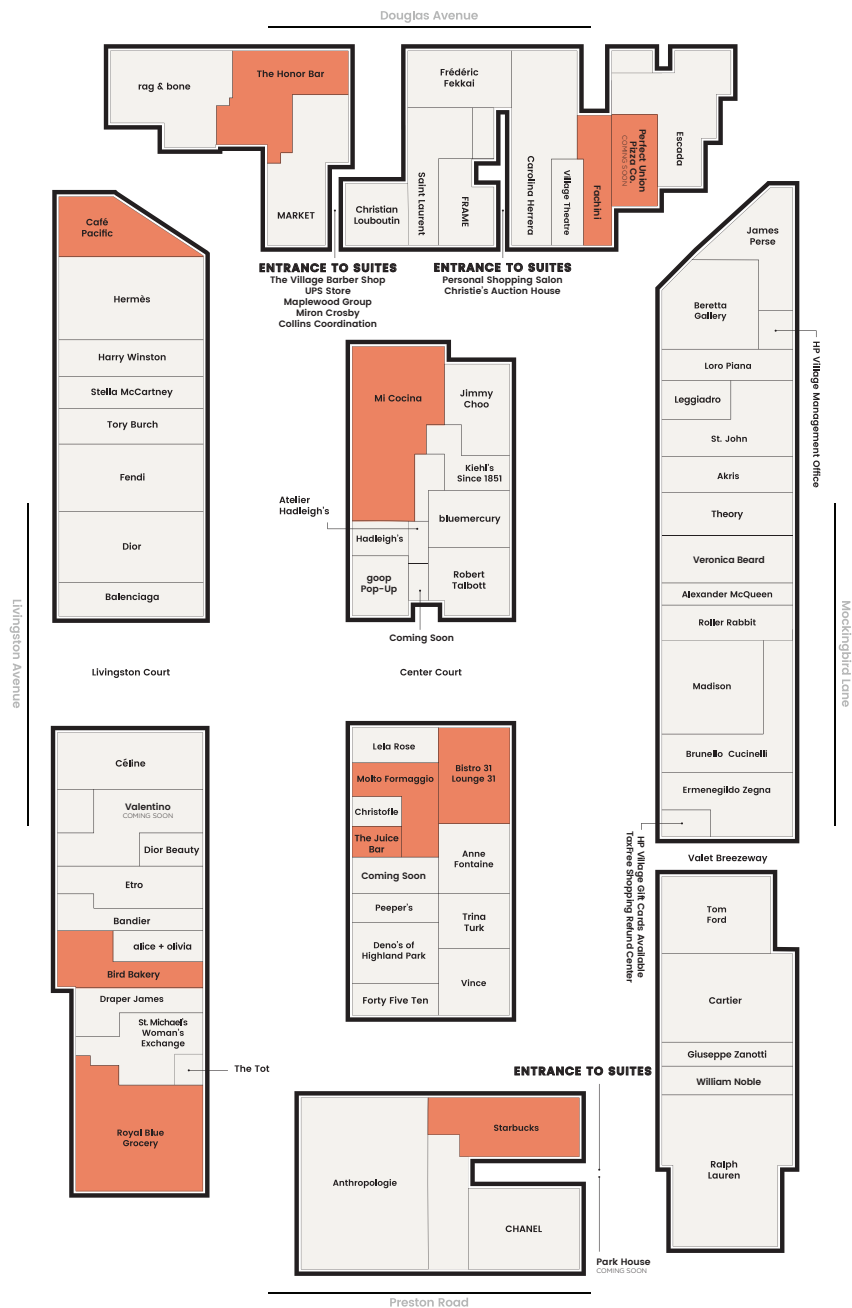

# AROUND *the* VILLAGE

BIRD BAKERY  
 BISTRO 31  
 CAFÉ PACIFIC  
 FACHINI  
 THE HONOR BAR  
 THE JUICE BAR  
 LOUNGE 31  
 MI COCINA  
 MOLTO FORMAGGIO  
 PARK HOUSE  
 COMING SOON  
 PERFECT UNION PIZZA CO.  
 COMING SOON  
 ROYAL BLUE GROCERY  
 STARBUCKS