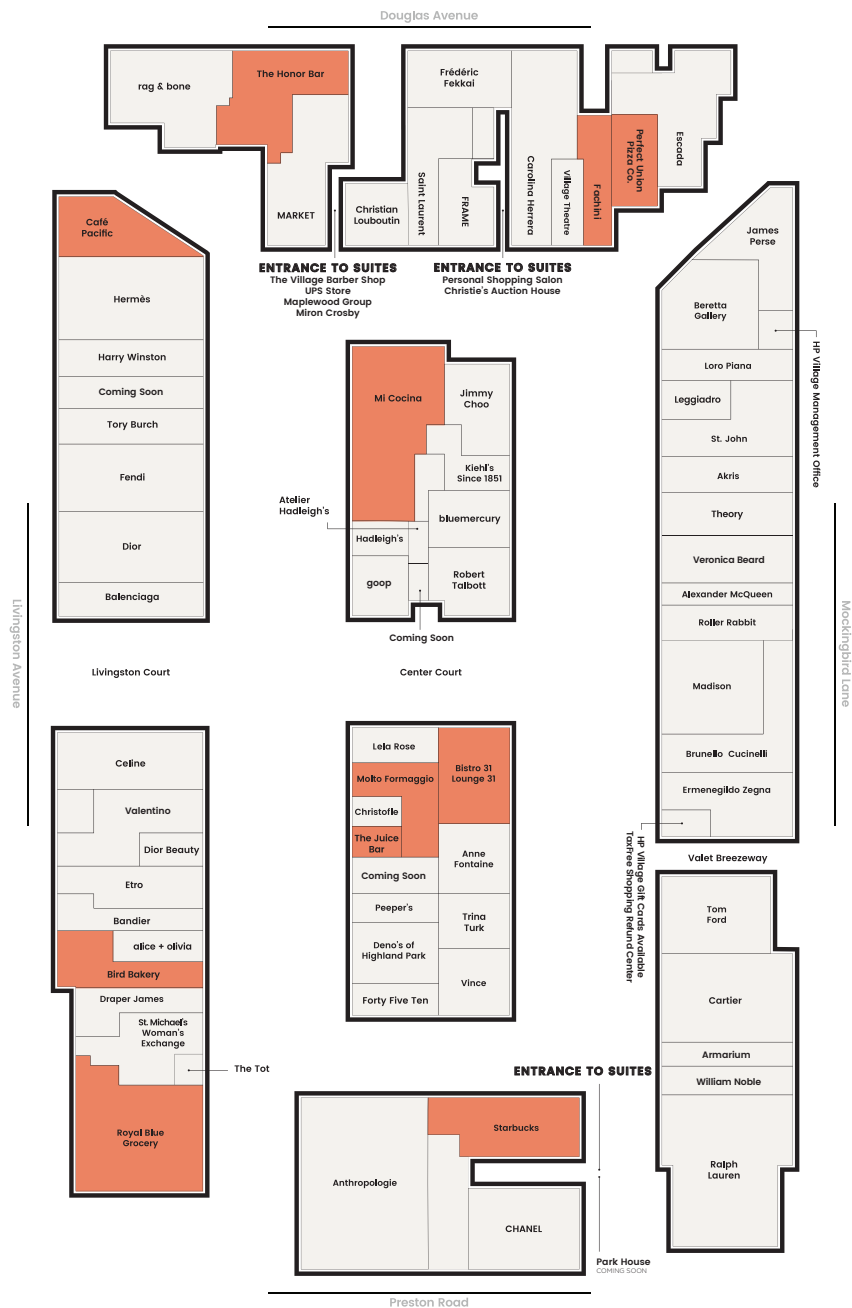

AROUND *the* VILLAGE

RESTAURANTS

BIRD BAKERY
 BISTRO 31
 CAFÉ PACIFIC
 FACHINI
 THE HONOR BAR
 THE JUICE BAR
 LOUNGE 31
 MI COCINA
 MOLTO FORMAGGIO
 PARK HOUSE
 COMING SOON
 PERFECT UNION PIZZA CO.
 ROYAL BLUE GROCERY
 STARBUCKS

WOMEN'S FASHION

AKRIS
 ALEXANDER McQUEEN
 ALICE + OLIVIA
 ANNE FONTAINE
 ANTHROPOLOGIE
 ARMARIUM
 ATELIER HADLEIGH'S
 BALENCIAGA
 BANDIER
 BERETTA GALLERY
 BRUNELLO CUCINELLI
 CAROLINA HERRERA
 CELINE
 CHANEL
 DIOR
 DRAPER JAMES
 ESCADA
 ETRO
 FENDI
 FORTY FIVE TEN
 HIGHLAND PARK VILLAGE
 FRAME
 GOOP POP-UP
 HADLEIGH'S
 HERMÈS
 JAMES PERSE
 LEGGIADRO
 LELA ROSE
 LORO PIANA
 MARKET
 RAG & BONE
 RALPH LAUREN
 ROBERT TALBOTT
 ROLLER RABBIT
 SAINT LAURENT
 ST. JOHN
 THEORY
 TOM FORD
 TORY BURCH
 TRINA TURK
 VALENTINO
 VERONICA BEARD
 VINCE

MEN'S FASHION

ATELIER HADLEIGH'S
 BALENCIAGA
 BERETTA GALLERY
 BRUNELLO CUCINELLI
 ERMENEGILDO ZEGNA
 ETRO
 FENDI
 FRAME
 HADLEIGH'S
 HERMÈS

JAMES PERSE
 LORO PIANA
 RAG & BONE
 RALPH LAUREN
 ROBERT TALBOTT
 ROLLER RABBIT
 SAINT LAURENT
 THEORY
 TOM FORD
 VINCE