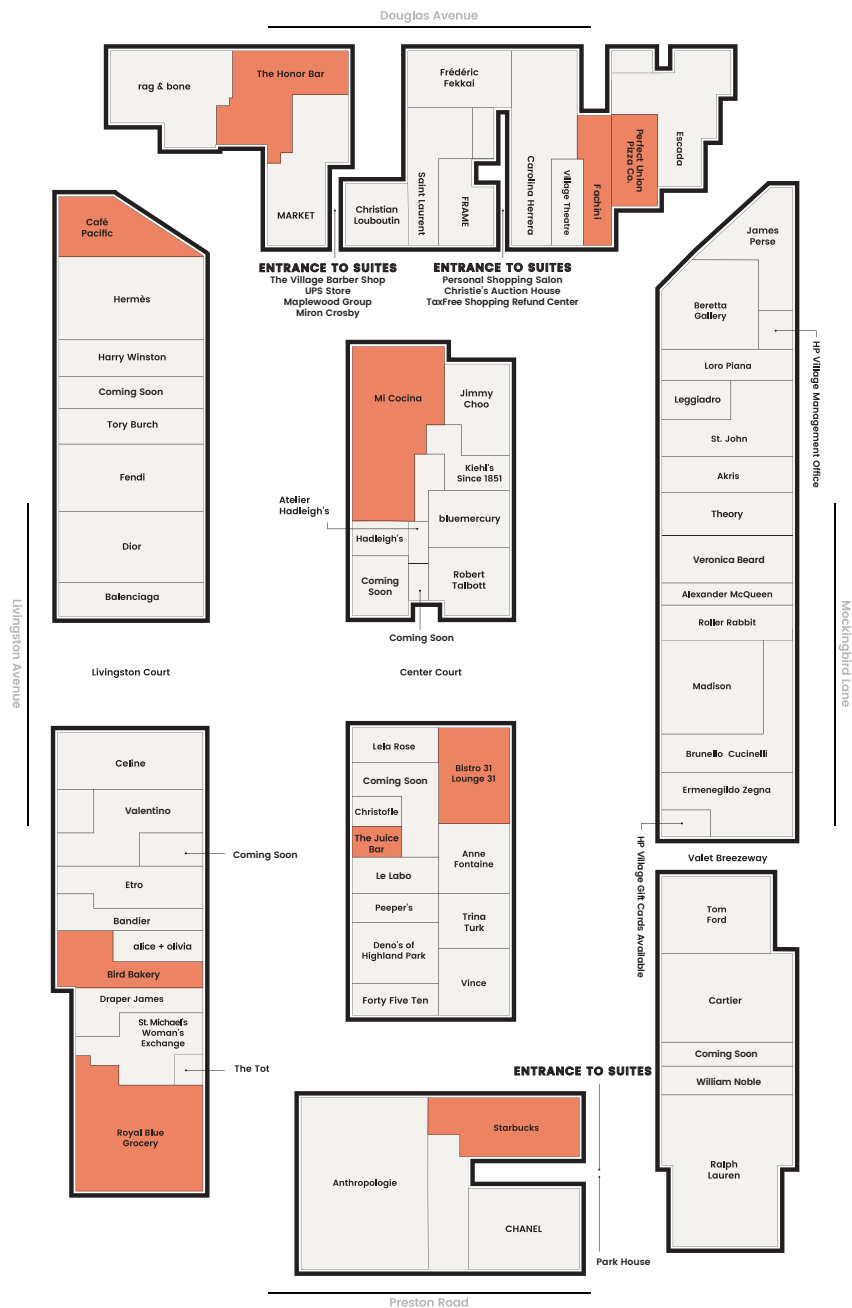

AROUND *the* VILLAGE

RESTAURANTS

BIRD BAKERY
 BISTRO 31
 CAFÉ PACIFIC
 FACHINI
 THE HONOR BAR
 THE JUICE BAR
 LOUNGE 31
 MI COCINA
 PERFECT UNION PIZZA CO.
 ROYAL BLUE GROCERY
 STARBUCKS

WOMEN'S FASHION

AKRIS
 ALEXANDER McQUEEN
 ALICE + OLIVIA
 ANNE FONTAINE
 ANTHROPOLOGIE
 ATELIER HADLEIGH'S
 BALENCIAGA
 BANDIER
 BERETTA GALLERY
 BRUNELLO CUCINELLI
 CAROLINA HERRERA
 CELINE
 CHANEL
 DIOR
 DRAPER JAMES
 ESCADA
 ETRO
 FENDI
 FORTY FIVE TEN
 HIGHLAND PARK VILLAGE
 FRAME
 HADLEIGH'S
 HERMÈS
 JAMES PERSE
 LEGGIADRO
 LELA ROSE
 LORO PIANA
 MARKET
 RAG & BONE
 RALPH LAUREN
 ROBERT TALBOTT
 ROLLER RABBIT
 SAINT LAURENT
 THEORY
 TOM FORD
 TORY BURCH
 TRINA TURK
 VALENTINO
 VERONICA BEARD
 VINCE