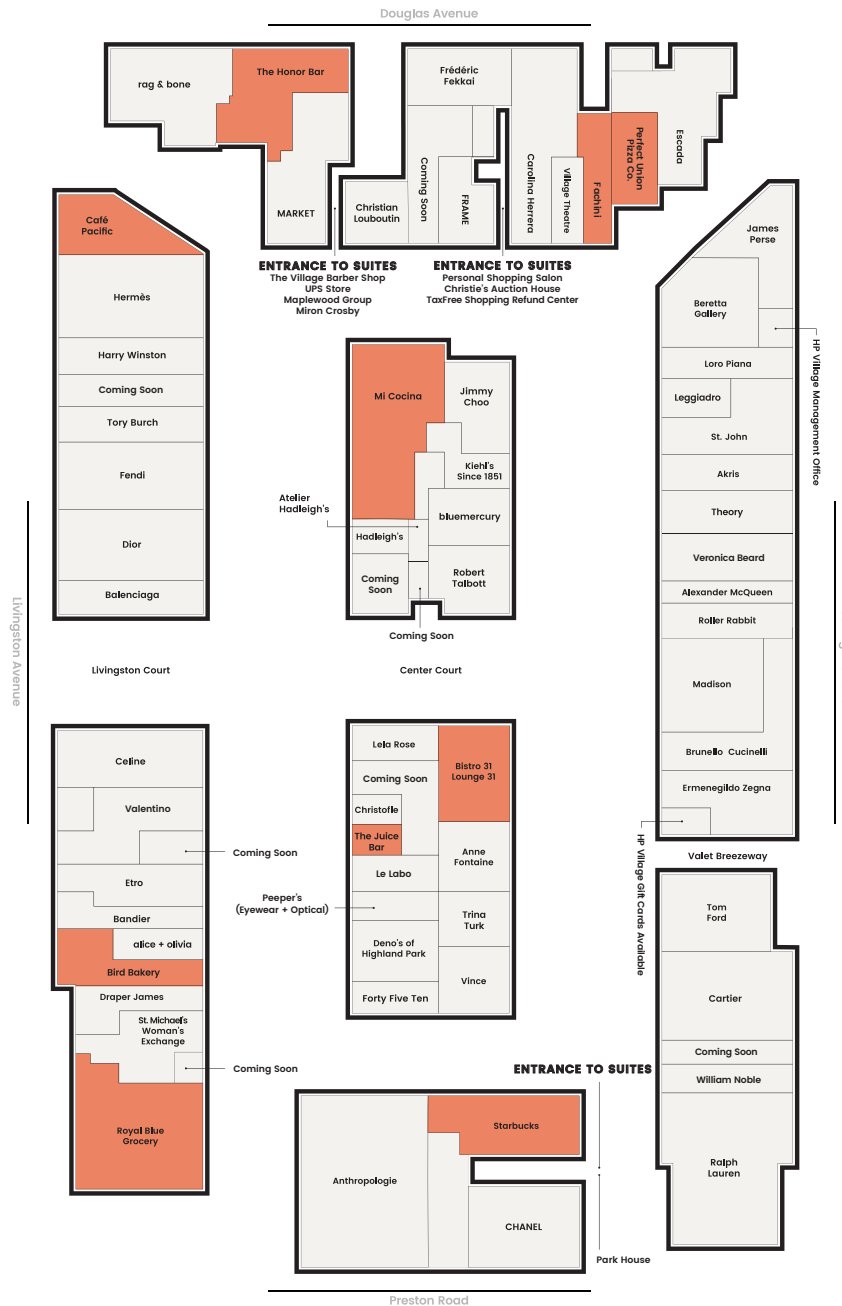

AROUND *the* VILLAGE

RESTAURANTS

BIRD BAKERY
 BISTRO 31
 CAFÉ PACIFIC
 FACHINI
 THE HONOR BAR
 THE JUICE BAR
 LOUNGE 31
 MI COCINA
 PERFECT UNION PIZZA CO.
 ROYAL BLUE GROCERY
 STARBUCKS

WOMEN'S FASHION

AKRIS
 ALEXANDER McQUEEN
 ALICE + OLIVIA
 ANNE FONTAINE
 ANTHROPOLOGIE
 ATELIER HADLEIGH'S
 BALENCIAGA
 BANDIER
 BERETTA GALLERY
 BRUNELLO CUCINELLI
 CAROLINA HERRERA
 CELINE
 CHANEL
 DIOR
 DRAPER JAMES
 ESCADA
 ETRO
 FENDI
 FORTY FIVE TEN
 HIGHLAND PARK VILLAGE
 FRAME
 HADLEIGH'S
 HERMÈS
 JAMES PERSE
 LEGGIADRO
 LELA ROSE
 LORO PIANA
 MARKET
 RAG & BONE
 RALPH LAUREN
 ROBERT TALBOTT
 ROLLER RABBIT
 ST. JOHN
 THEORY
 TOM FORD
 TORY BURCH
 TRINA TURK
 VALENTINO
 VERONICA BEARD
 VINCE

MEN'S FASHION

ATELIER HADLEIGH'S
 BALENCIAGA
 BERETTA GALLERY
 BRUNELLO CUCINELLI
 ERMENEGILDO ZEGNA
 ETRO
 FENDI
 FRAME
 HADLEIGH'S
 HERMÈS
 JAMES PERSE

LORO PIANA
 RAG & BONE
 RALPH LAUREN
 ROBERT TALBOTT
 ROLLER RABBIT
 THEORY
 TOM FORD