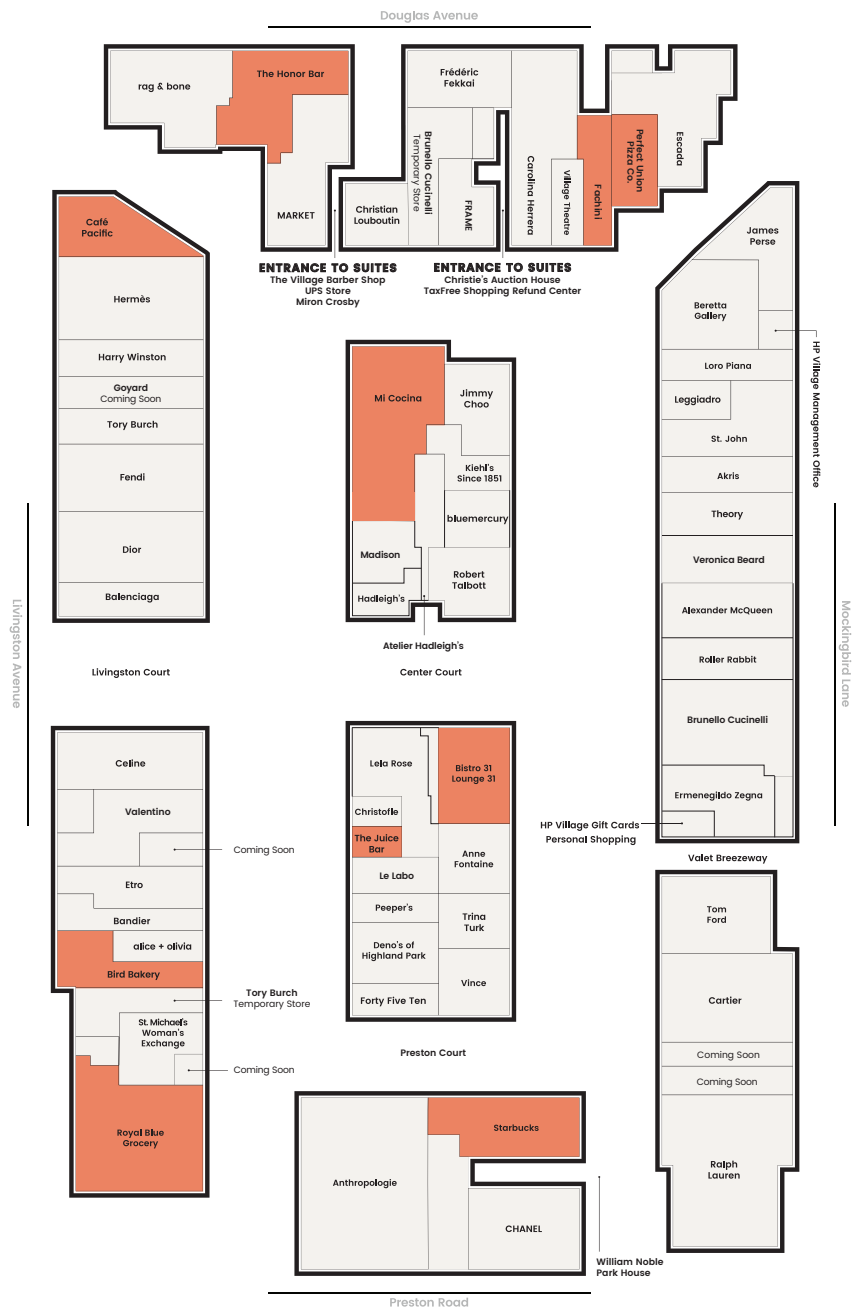

AROUND *the* VILLAGE

RESTAURANTS

BIRD BAKERY
BISTRO 31
CAFÉ PACIFIC
FACHINI
THE HONOR BAR
THE JUICE BAR
LOUNGE 31
MI COCINA
PERFECT UNION PIZZA CO.
ROYAL BLUE GROCERY
STARBUCKS

WOMEN'S FASHION

AKRIS
ALEXANDER McQUEEN
ALICE + OLIVIA
ANNE FONTAINE
ANTHROPOLOGIE
ATELIER HADLEIGH'S
BALENCIAGA
BANDIER
BERETTA GALLERY
BRUNELLO CUCINELLI
CAROLINA HERRERA
CELINE
CHANEL
DIOR
ESCADA
ETRO
FENDI
FORTY FIVE TEN
FRAME
GOAYRD - COMING SOON
HADLEIGH'S
HERMÈS
JAMES PERSE
LEGGIADRO
LELA ROSE
LORO PIANA
MARKET
RAG & BONE
RALPH LAUREN
ROLLER RABBIT
ST. JOHN
THEORY
TORY BURCH
TRINA TURK
VALENTINO
VERONICA BEARD
VINCE

MEN'S FASHION

ATELIER HADLEIGH'S
BALENCIAGA
BERETTA GALLERY
BRUNELLO CUCINELLI
ERMEGILDO ZEGNA
ETRO
GOAYRD - COMING SOON
HERMÈS
JAMES PERSE

LORO PIANA
RAG & BONE
RALPH LAUREN
ROBERT TALBOTT
ROLLER RABBIT
THEORY
TOM FORD