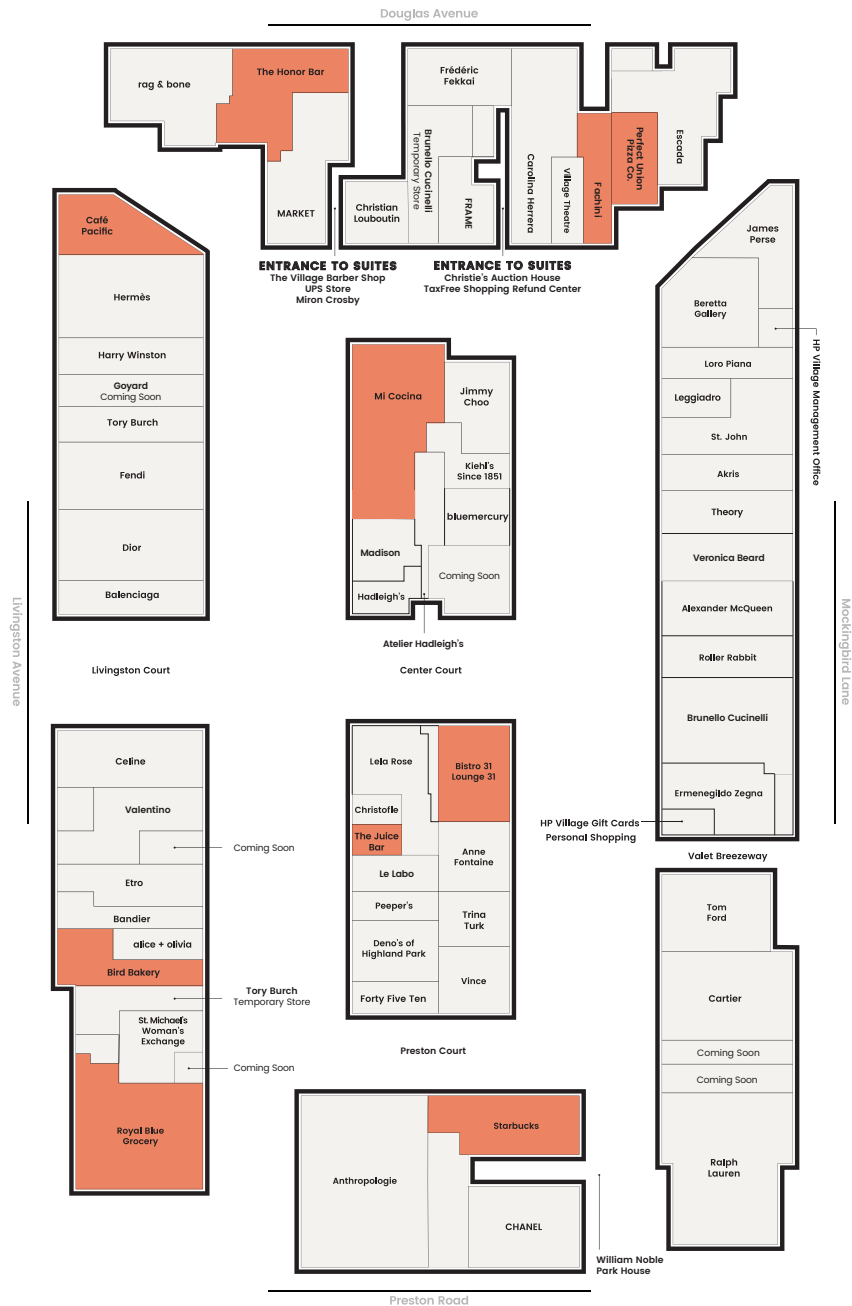

AROUND *the* VILLAGE

RESTAURANTS

BIRD BAKERY
 BISTRO 31
 CAFÉ PACIFIC
 FACHINI
 THE HONOR BAR
 THE JUICE BAR
 LOUNGE 31
 MI COCINA
 PERFECT UNION PIZZA CO.
 ROYAL BLUE GROCERY
 STARBUCKS

WOMEN'S FASHION

AKRIS
 ALEXANDER McQUEEN
 ALICE + OLIVIA
 ANNE FONTAINE
 ANTHROPOLOGIE
 ATELIER HADLEIGH'S
 BALENCIAGA
 BANDIER
 BERETTA GALLERY
 BRUNELLO CUCINELLI
 CAROLINA HERRERA
 CELINE
 CHANEL
 DIOR
 ESCADA
 ETRO
 FENDI
 FORTY FIVE TEN
 FRAME
 GOAYRD - COMING SOON
 HADLEIGH'S
 HERMÈS
 JAMES PERSE
 LEGGIADRO
 LELA ROSE
 LORO PIANA
 MARKET
 RAG & BONE
 RALPH LAUREN
 ROLLER RABBIT
 ST. JOHN
 THEORY
 TOM FORD
 TORY BURCH
 TRINA TURK
 VALENTINO
 VERONICA BEARD
 VINCE

MEN'S FASHION

ATELIER HADLEIGH'S
 BALENCIAGA
 BERETTA GALLERY
 BRUNELLO CUCINELLI
 ERMENEGILDO ZEGNA
 ETRO
 FENDI
 GOAYRD - COMING SOON
 HERMÈS
 JAMES PERSE

LORO PIANA
 RAG & BONE
 RALPH LAUREN
 ROLLER RABBIT
 THEORY
 TOM FORD