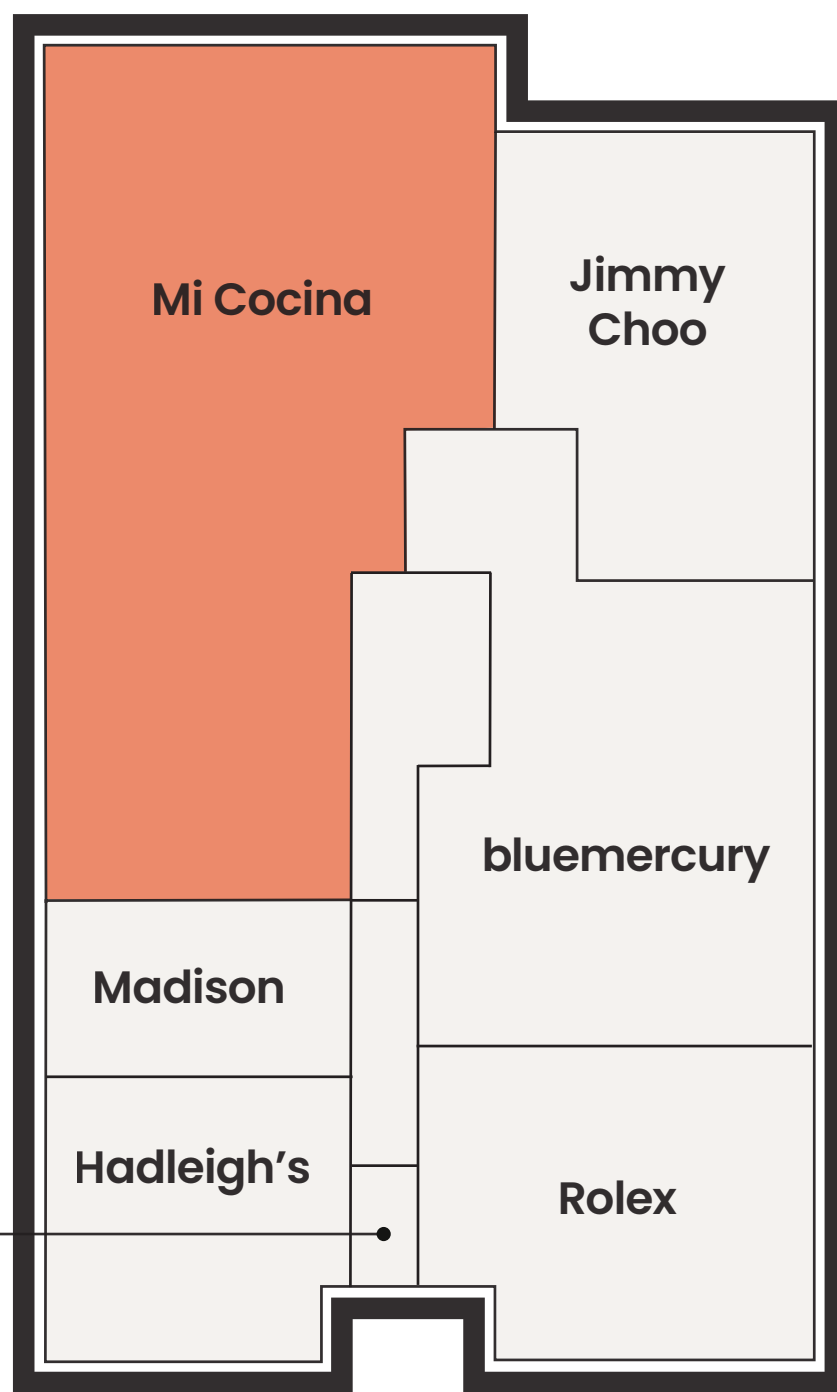

ENTRANCE TO:
 Brioni (Level Two)
 Miron Crosby (Level Two)
 UPS Store (Level Two)
 The Village Barber Shop (Level Two)

ENTRANCE TO:
 Cerón Highland Park (Level One)
 TaxFree Office (Level One)

Livingston Court

Center Court

HP Village Management Office

Mockingbird Lane

Livingston Avenue

Preston Court

Lele Sadoughi

Peeper's (Eyewear + Optical)

The Conservatory

HP Village Gift Cards
Personal Shopping

Valet Breezeway

Preston Road

ENTRANCE TO:
 Park House (Level Three)
 The Conservatory (Level Two)
 Teak Tearoom (Level Two)