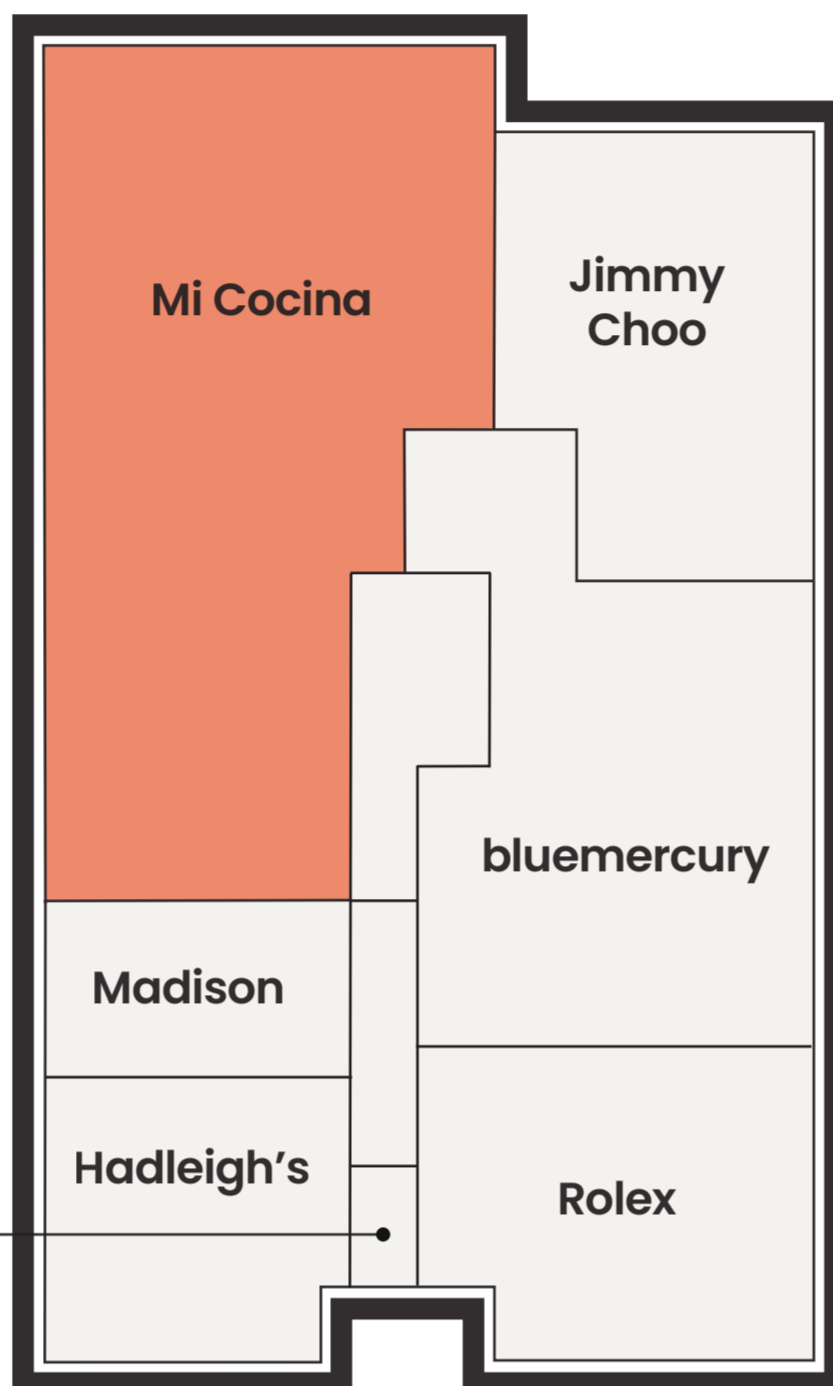

ENTRANCE TO:  
 Brioni (Level Two)  
 Miron Crosby (Level Two)  
 UPS Store (Level Two)  
 The Village Barber Shop (Level Two)

ENTRANCE TO:  
 Cerón Highland Park (Level One)  
 TaxFree Office (Level One)

Livingston Court

Center Court

HP Village Management Office

Mockingbird Lane

Livingston Avenue

Lele Sadoughi

Peeper's (Eyewear + Optical)

The Conservatory

Preston Court

HP Village Gift Cards Personal Shopping

Valet Breezeway

Preston Road

ENTRANCE TO:  
 Park House (Level Three)  
 The Conservatory (Level Two)  
 Teak Tearoom (Level Two)