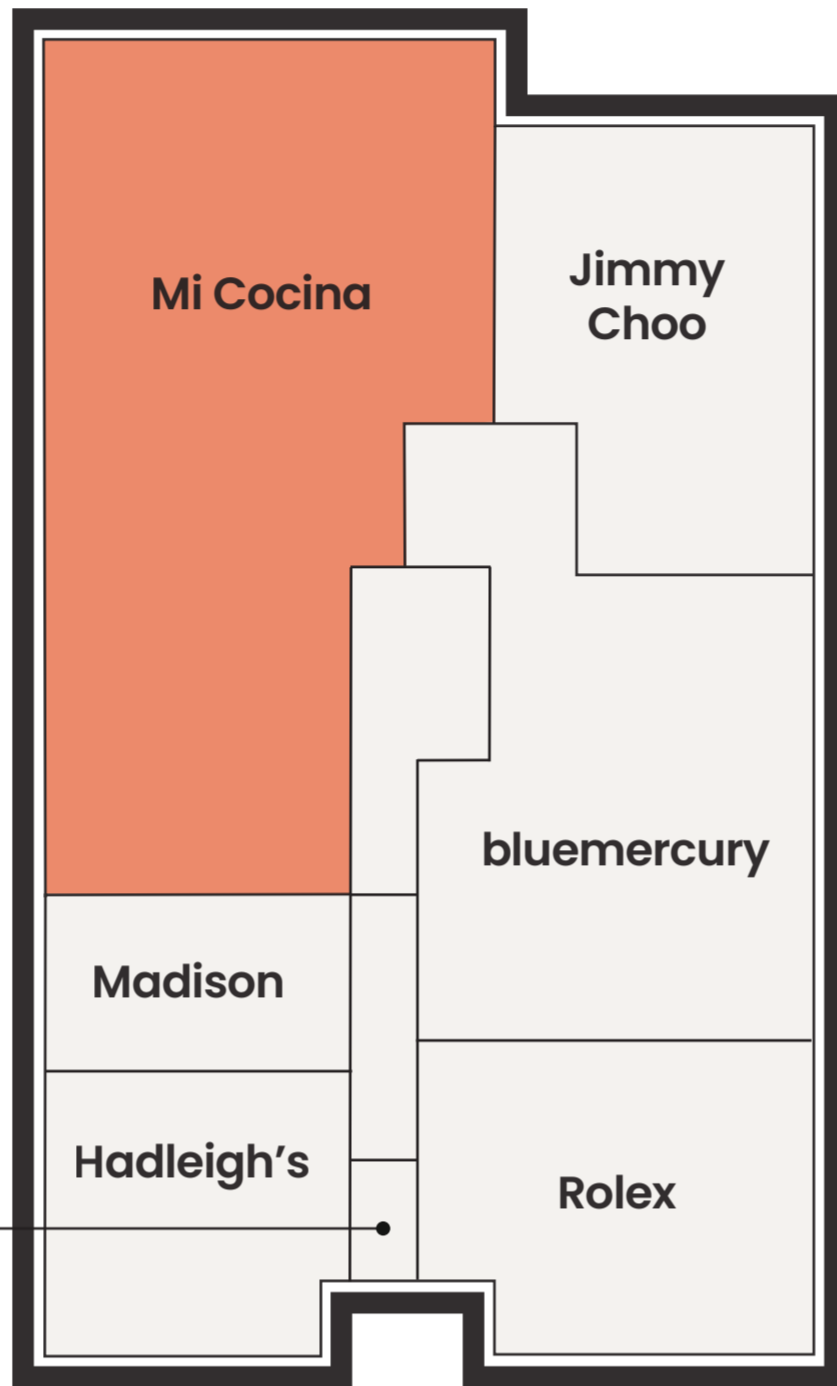

ENTRANCE TO:  
 Brioni (Level Two)  
 Miron Crosby (Level Two)  
 UPS Store (Level Two)  
 The Village Barber Shop (Level Two)

ENTRANCE TO:  
 Cerón Highland Park (Level One)  
 TaxFree Office (Level One)

Livingston Court

Center Court

HP Village Management Office

Mockingbird Lane

Livingston Avenue

Preston Court

Lele Sadoughi

Peeper's (Eyewear + Optical)

The Conservatory

HP Village Gift Cards Personal Shopping

Valet Breezeway

Preston Road

ENTRANCE TO:  
 Park House (Level Three)  
 The Conservatory (Level Two)  
 Teak Tearoom (Level Two)