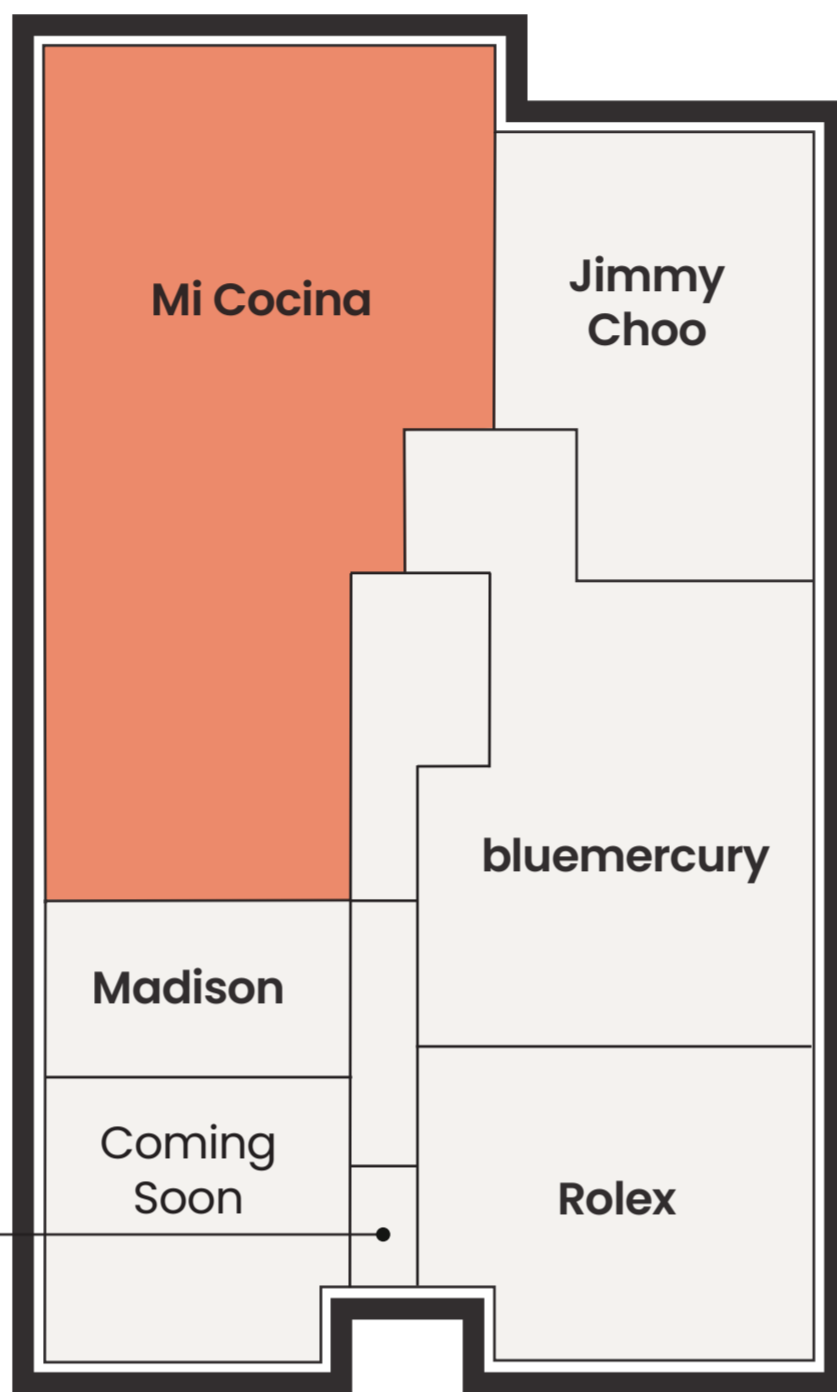

ENTRANCE TO:
 Brioni (Level Two)
 Miron Crosby (Level Two)
 UPS Store (Level Two)
 The Village Barber Shop (Level Two)

ENTRANCE TO:
 Cerón Highland Park (Level One)
 TaxFree Office (Level One)

Livingston Court

Center Court

HP Village Management Office

Mockingbird Lane

Livingston Avenue

Preston Court

Lele Sadoughi

Peeper's (Eyewear + Optical)

The Conservatory (FoundRae)

HP Village Gift Cards Personal Shopping

Valet Breezeway

Preston Road

ENTRANCE TO:
 Park House (Level Three)
 The Conservatory (Level Two)
 Teak Tearoom (Level Two)