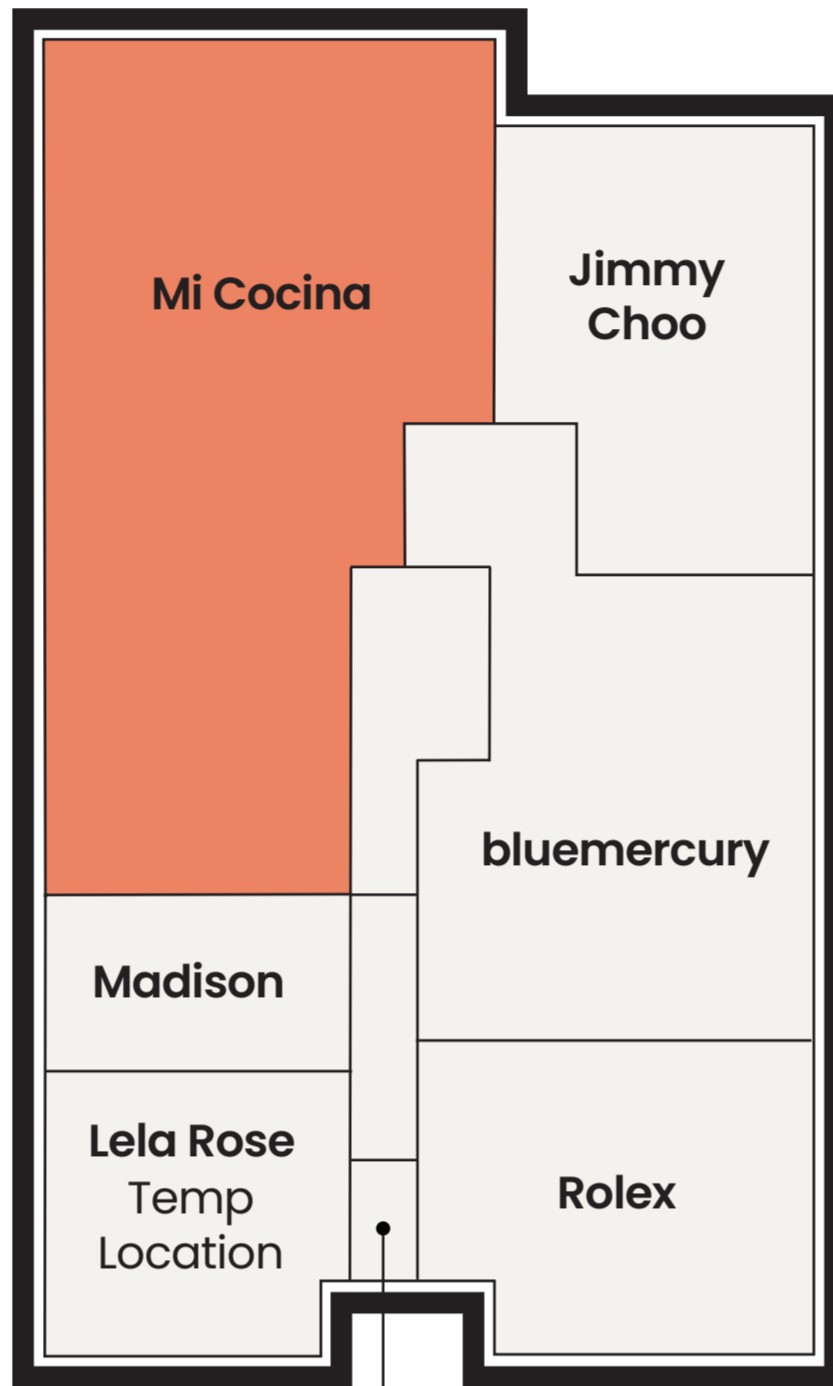

ENTRANCE TO:
 Brioni (Level Two)
 Miron Crosby (Level Two)
 UPS Store (Level Two)
 The Village Barber Shop (Level Two)

ENTRANCE TO:
 Cerón Highland Park (Level One)
 TaxFree Office (Level One)

Livingston Court

Hadleigh's

Center Court

HP Village Management Office

Mockingbird Lane

Livingston Avenue

Preston Court

Lele Sadoughi

Peeper's (Eyewear + Optical)

The Conservatory (FoundRae)

HP Village Gift Cards Personal Shopping

Valet Breezeway

Preston Road

ENTRANCE TO:
 Park House (Level Three)
 The Conservatory (Level Two)
 Teak Tearoom (Level Two)