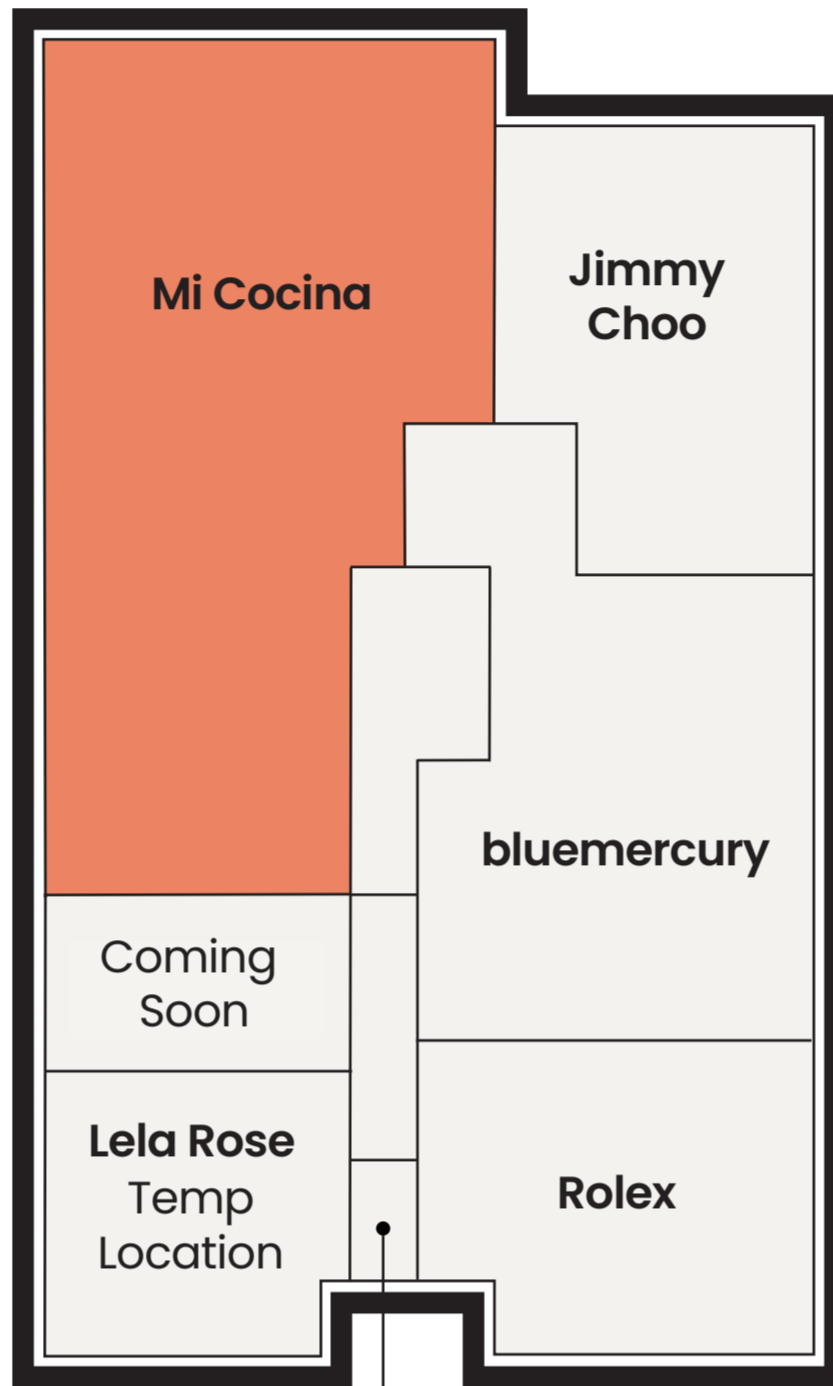

ENTRANCE TO:
 Brioni (Level Two)
 Miron Crosby (Level Two)
 UPS Store (Level Two)
 The Village Barber Shop (Level Two)

ENTRANCE TO:
 Cerón Highland Park (Level One)
 TaxFree Office (Level One)

Livingston Court

Hadleigh's

Center Court

HP Village Management Office

Mockingbird Lane

Livingston Avenue

Lele Sadoughi

Peeper's (Eyewear + Optical)

The Conservatory (FoundRae)

Preston Court

HP Village Gift Cards Personal Shopping

Valet Breezeway

Preston Road

ENTRANCE TO:
 Park House (Level Three)
 The Conservatory (Level Two)
 Teak Tearoom (Level Two)