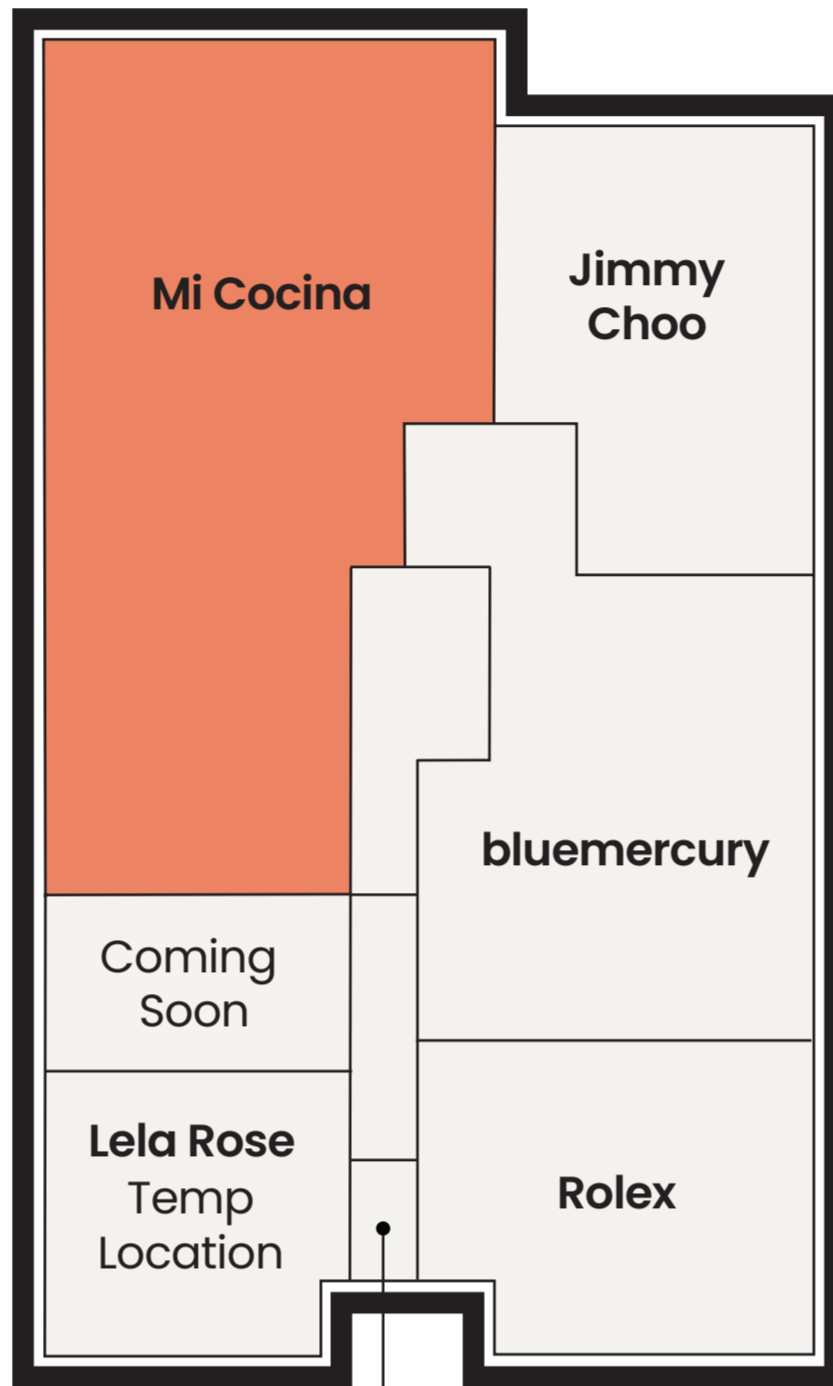

ENTRANCE TO:  
 Brioni (Level Two)  
 Miron Crosby (Level Two)  
 UPS Store (Level Two)  
 The Village Barber Shop (Level Two)

ENTRANCE TO:  
 Cerón Highland Park (Level One)  
 TaxFree Office (Level One)

Livingston Court

Hadleigh's

Center Court

HP Village Management Office

Mockingbird Lane

Livingston Avenue

Lele Sadoughi

Peeper's (Eyewear + Optical)

The Conservatory (FoundRae)

Preston Court

HP Village Gift Cards Personal Shopping

Valet Breezeway

Preston Road

ENTRANCE TO:  
 Park House (Level Three)  
 The Conservatory (Level Two)  
 Teak Tearoom (Level Two)