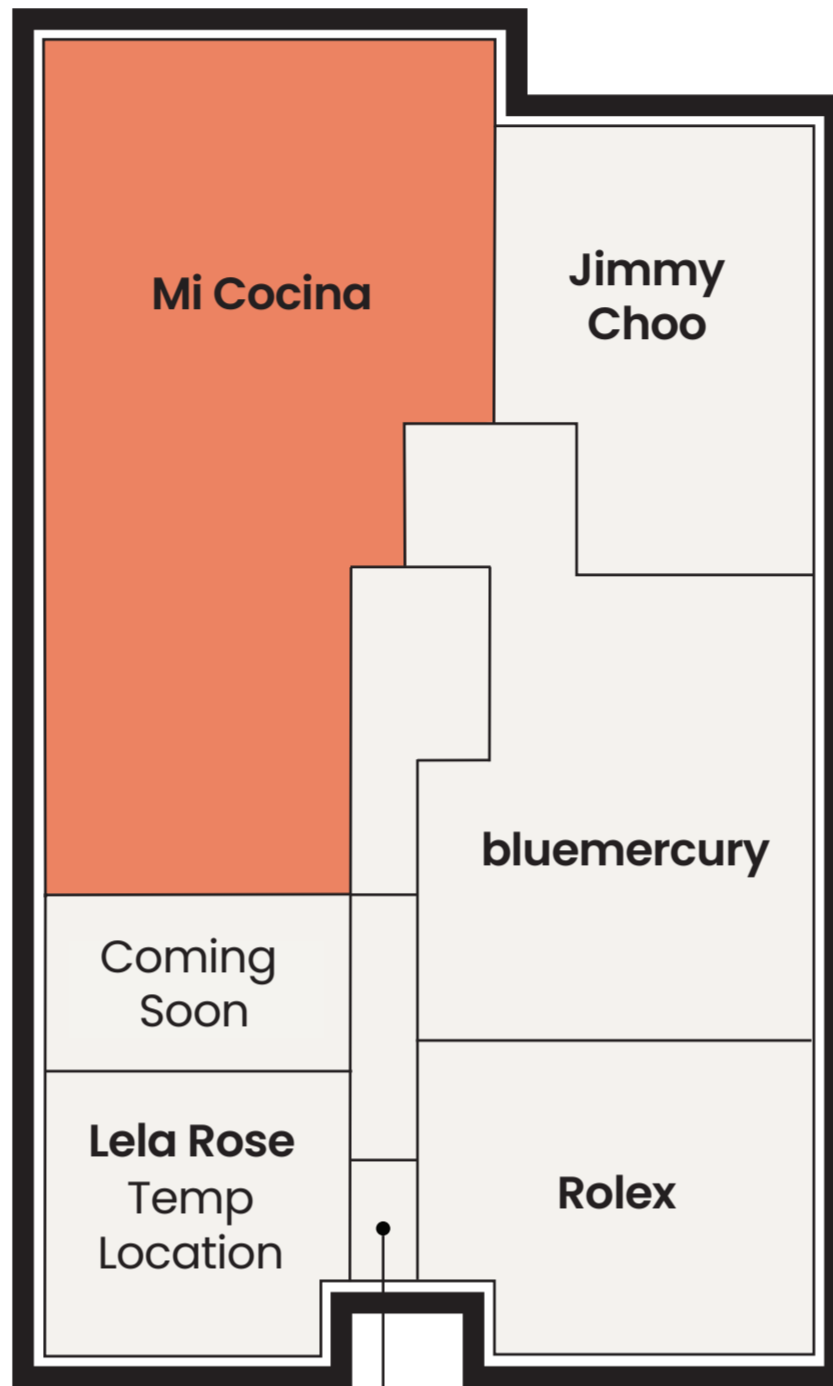

ENTRANCE TO:
 Brioni (Level Two)
 Miron Crosby (Level Two)
 UPS Store (Level Two)
 The Village Barber Shop (Level Two)

ENTRANCE TO:
 Cerón Highland Park (Level One)
 TaxFree Office (Level One)

Livingston Court

Hadleigh's

Center Court

HP Village Management Office

Mockingbird Lane

Lele Sadoughi

Peeper's (Eyewear + Optical)

The Conservatory (FoundRae)

Preston Court

HP Village Gift Cards Personal Shopping

Valet Breezeway

Preston Road

ENTRANCE TO:
 Park House (Level Three)
 The Conservatory (Level Two)
 Teak Tearoom (Level Two)

Livingston Avenue