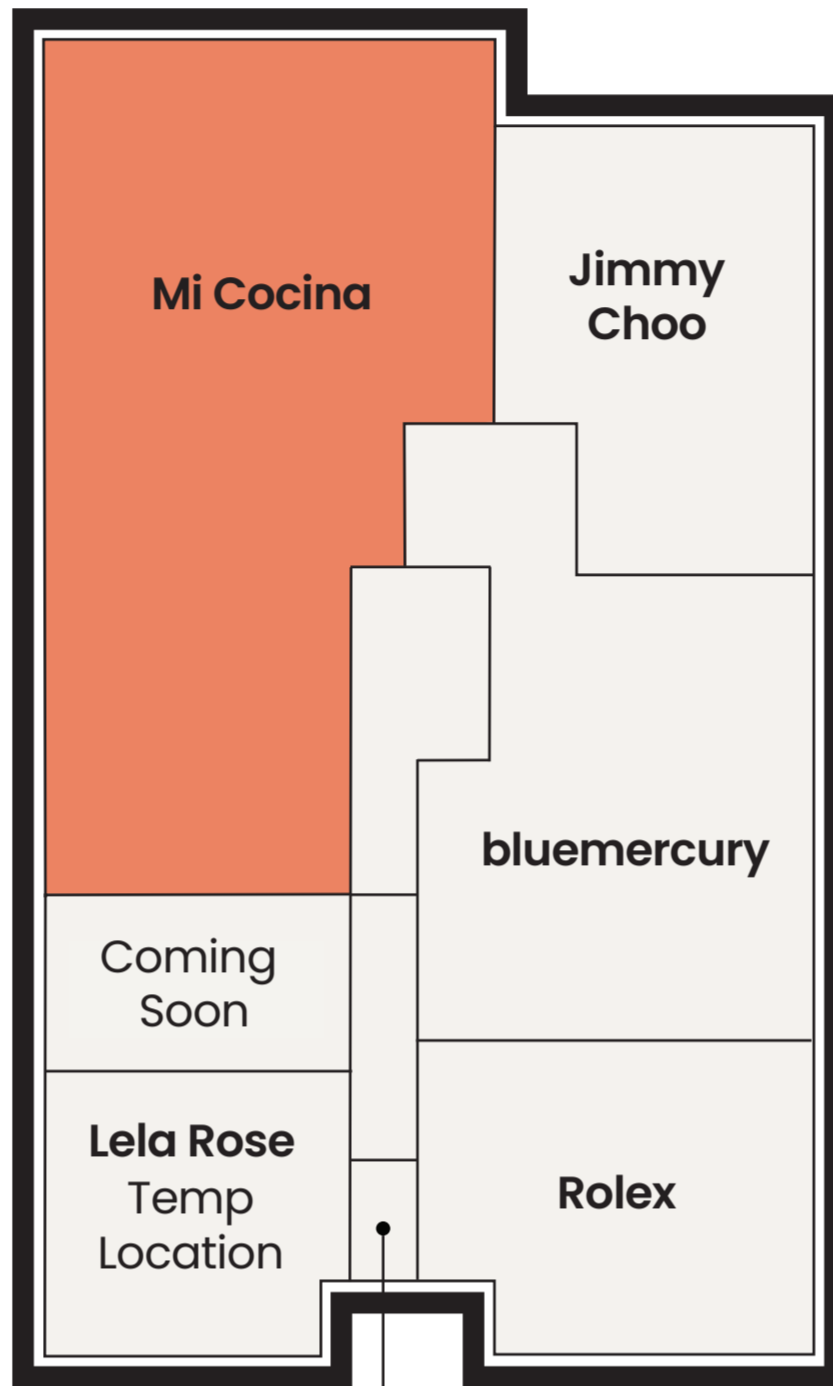

ENTRANCE TO:
 Brioni (Level Two)
 Miron Crosby (Level Two)
 UPS Store (Level Two)
 The Village Barber Shop (Level Two)

ENTRANCE TO:
 Cerón Highland Park (Level One)
 TaxFree Office (Level One)

Livingston Court

Hadleigh's

Center Court

HP Village Management Office

Mockingbird Lane

Livingston Avenue

Lele Sadoughi

Peeper's (Eyewear + Optical)

The Conservatory (FoundRae)

Preston Court

HP Village Gift Cards Personal Shopping

Valet Breezeway

Preston Road

ENTRANCE TO:
 Park House (Level Three)
 The Conservatory (Level Two)
 Teak Tearoom (Level Two)