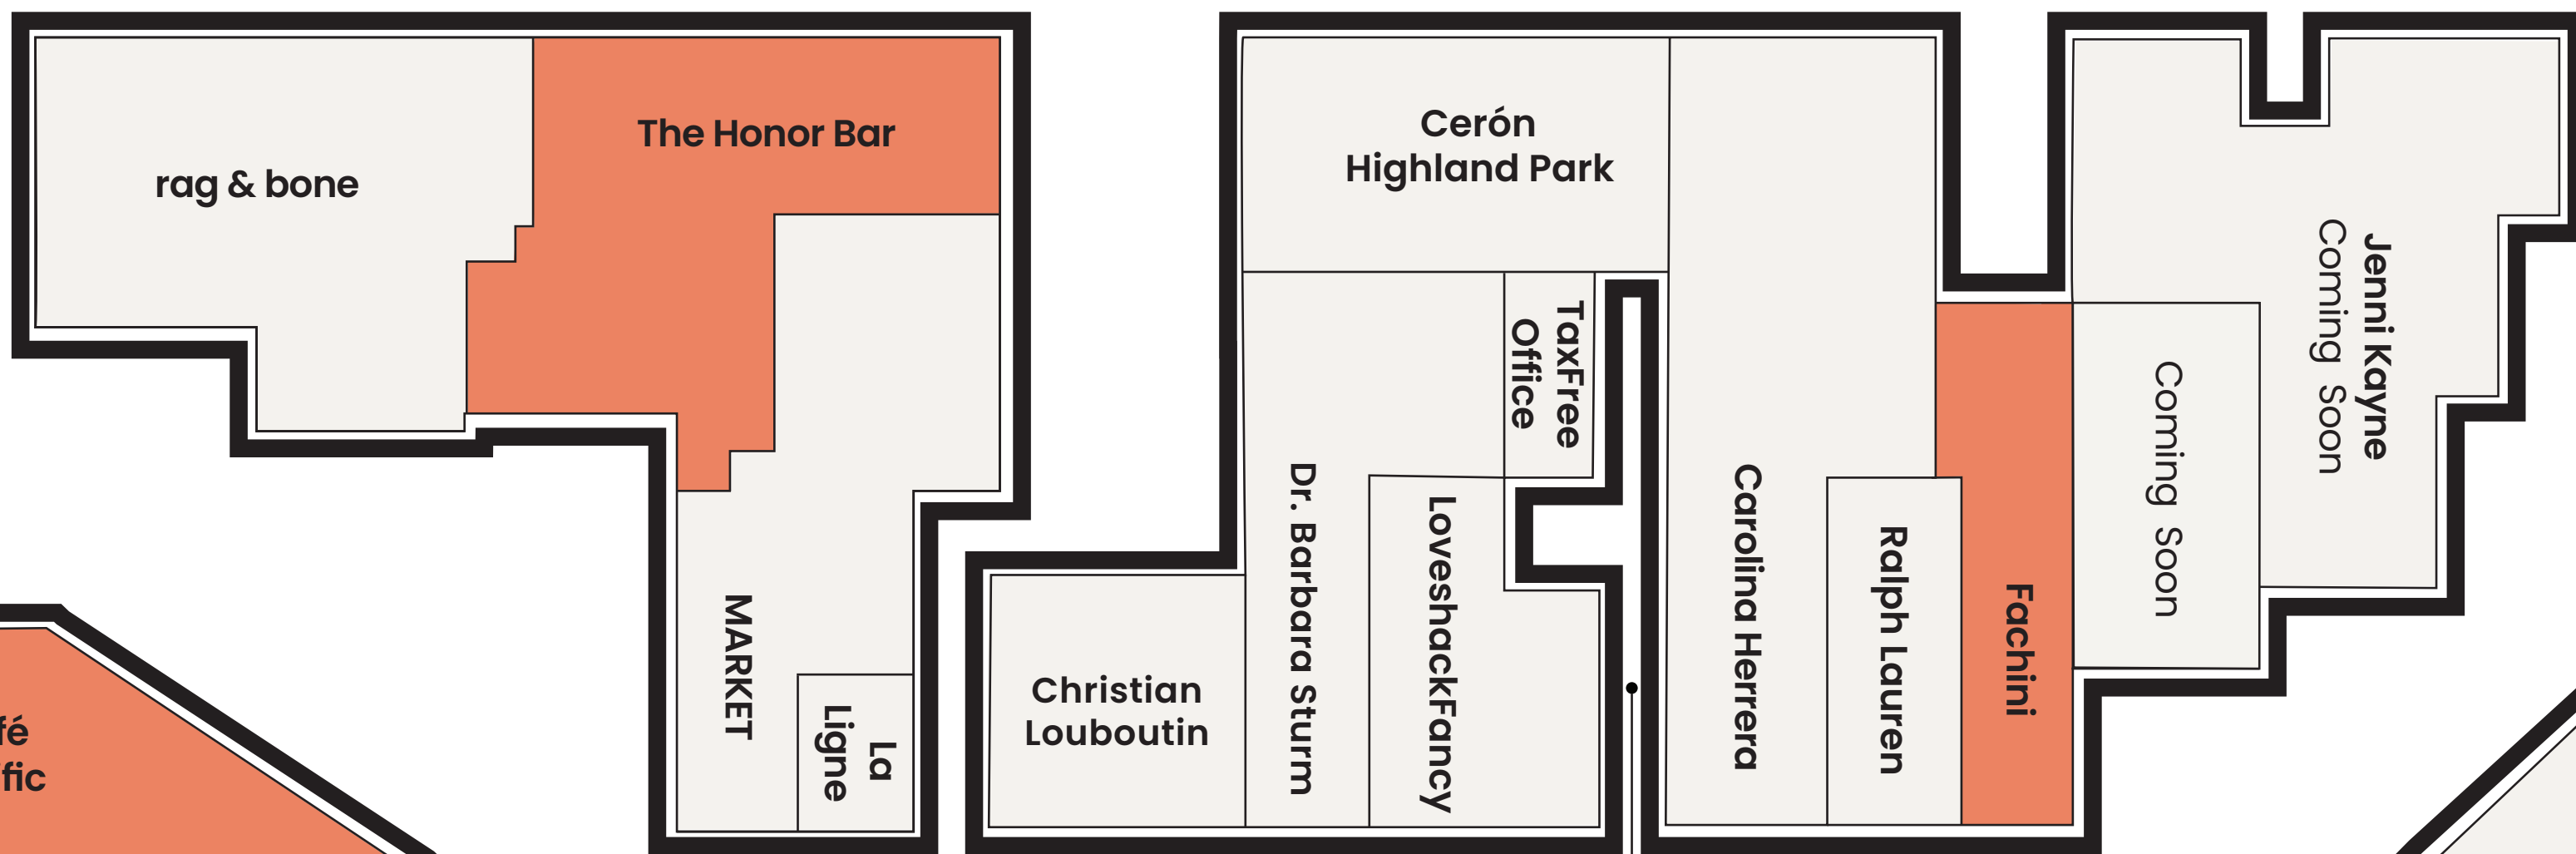

LEVEL ONE

Douglas Avenue

ENTRANCE TO:
 Brioni (Level Two)
 Miron Crosby (Level Two)
 UPS Store (Level Two)
 The Village Barbershop (Level Two)

ENTRANCE TO:
 Cerón Highland Park (Level One)
 TaxFree Office (Level One)

Livingston Court

Hadleigh's

Center Court

HP Village Management Office

Mockingbird Lane

Livingston Avenue

Preston Court

HP Village Gift Cards
Personal Shopping

Preston Road

Valet Breezeway

ENTRANCE TO:
 Park House (Level Two)
 The Conservatory on Two (Level Two)
 Teak Tearoom (Level Two)

LEVEL TWO

Douglas Avenue

ENTRANCE TO:
Brioni (Level Two)
Miron Crosby (Level Two)
UPS Store (Level Two)
The Village Barber Shop (Level Two)

Douglas Avenue

ENTRANCE

ENTRANCE

Complimentary Valet

Livingston Avenue

Mockingbird Lane

NORTH PARKING LOT

Clock Tower