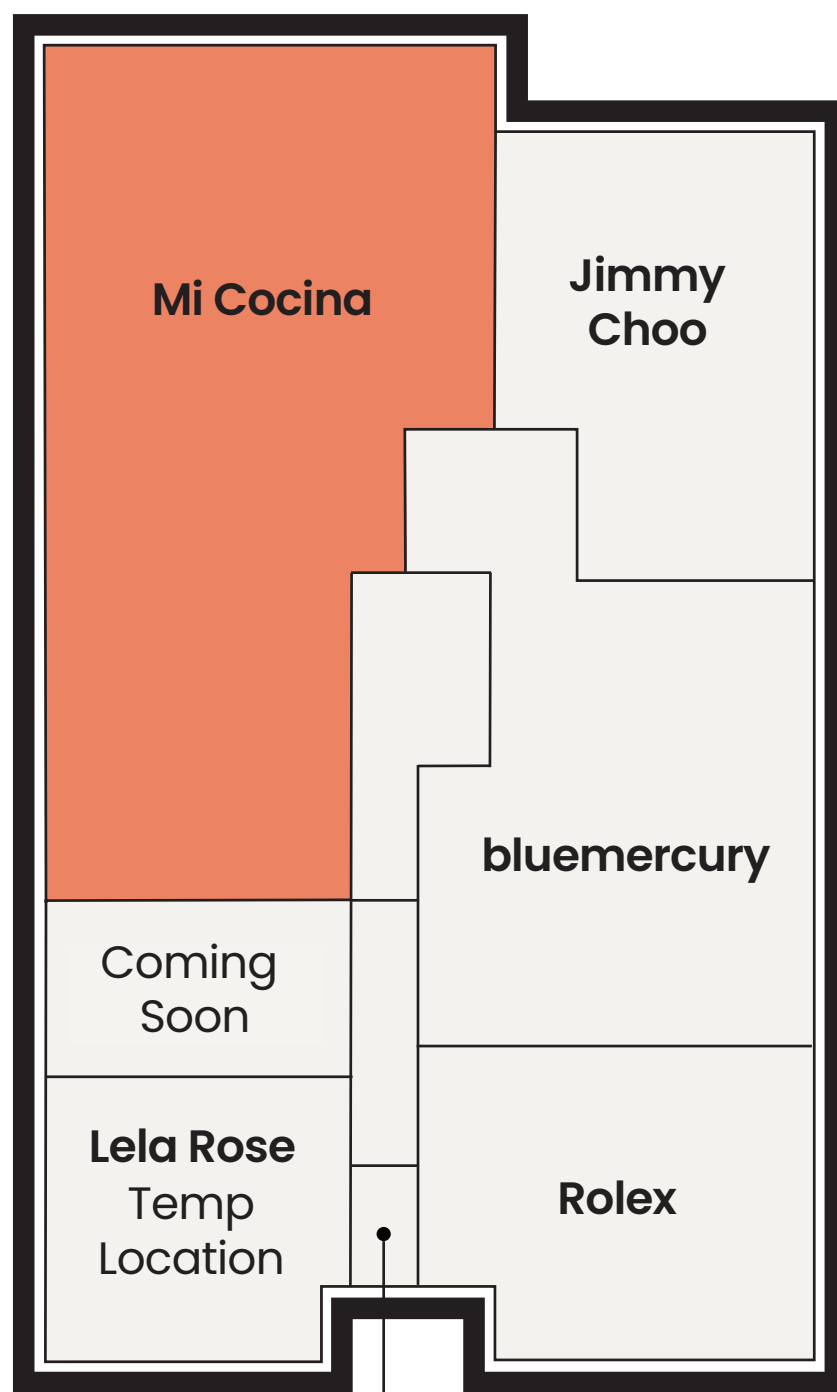

Hadleigh's

Center Court