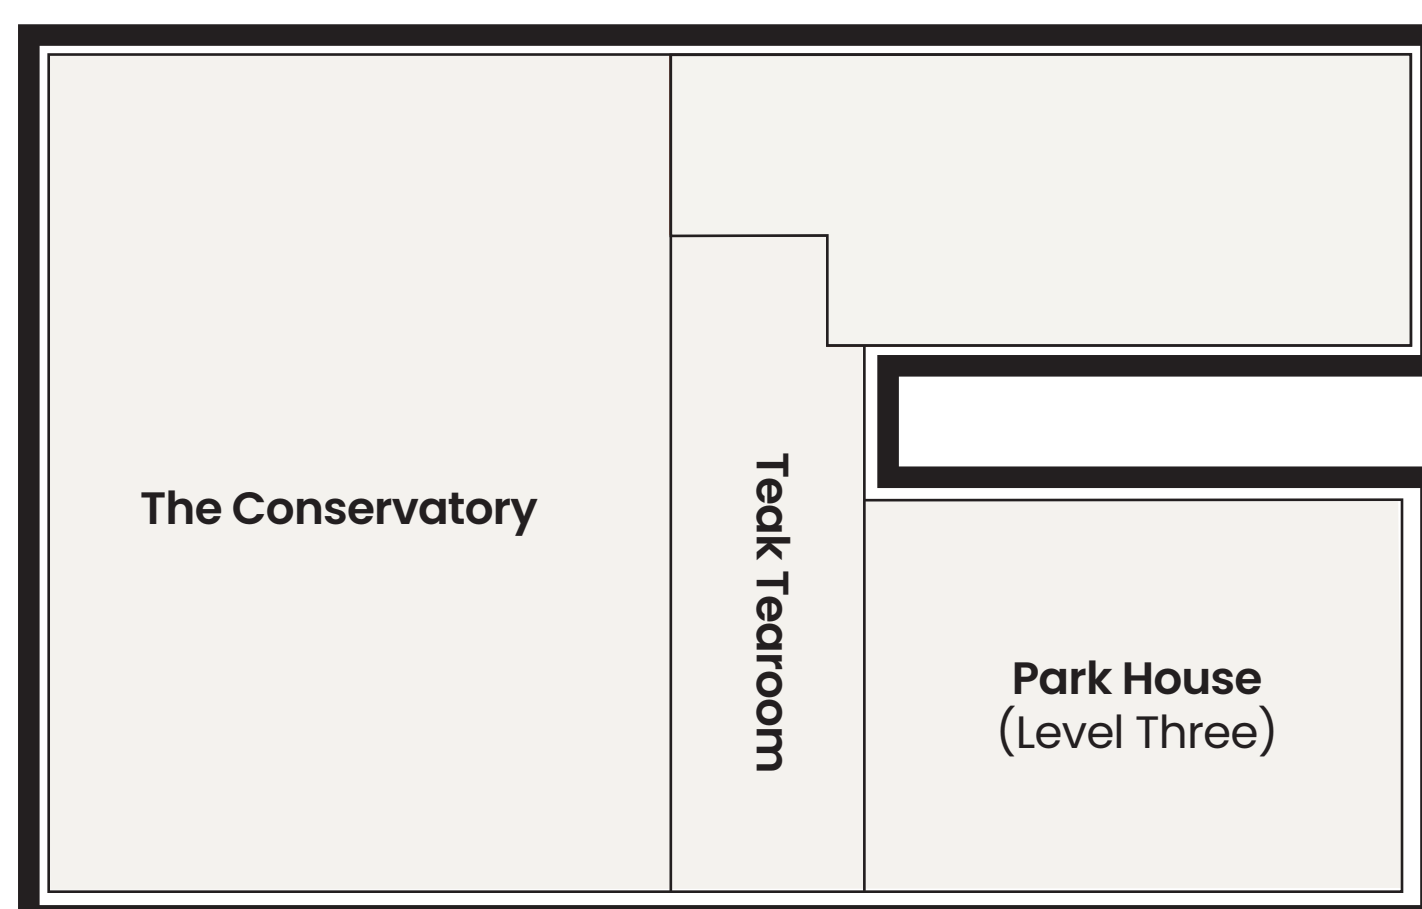

Preston Court