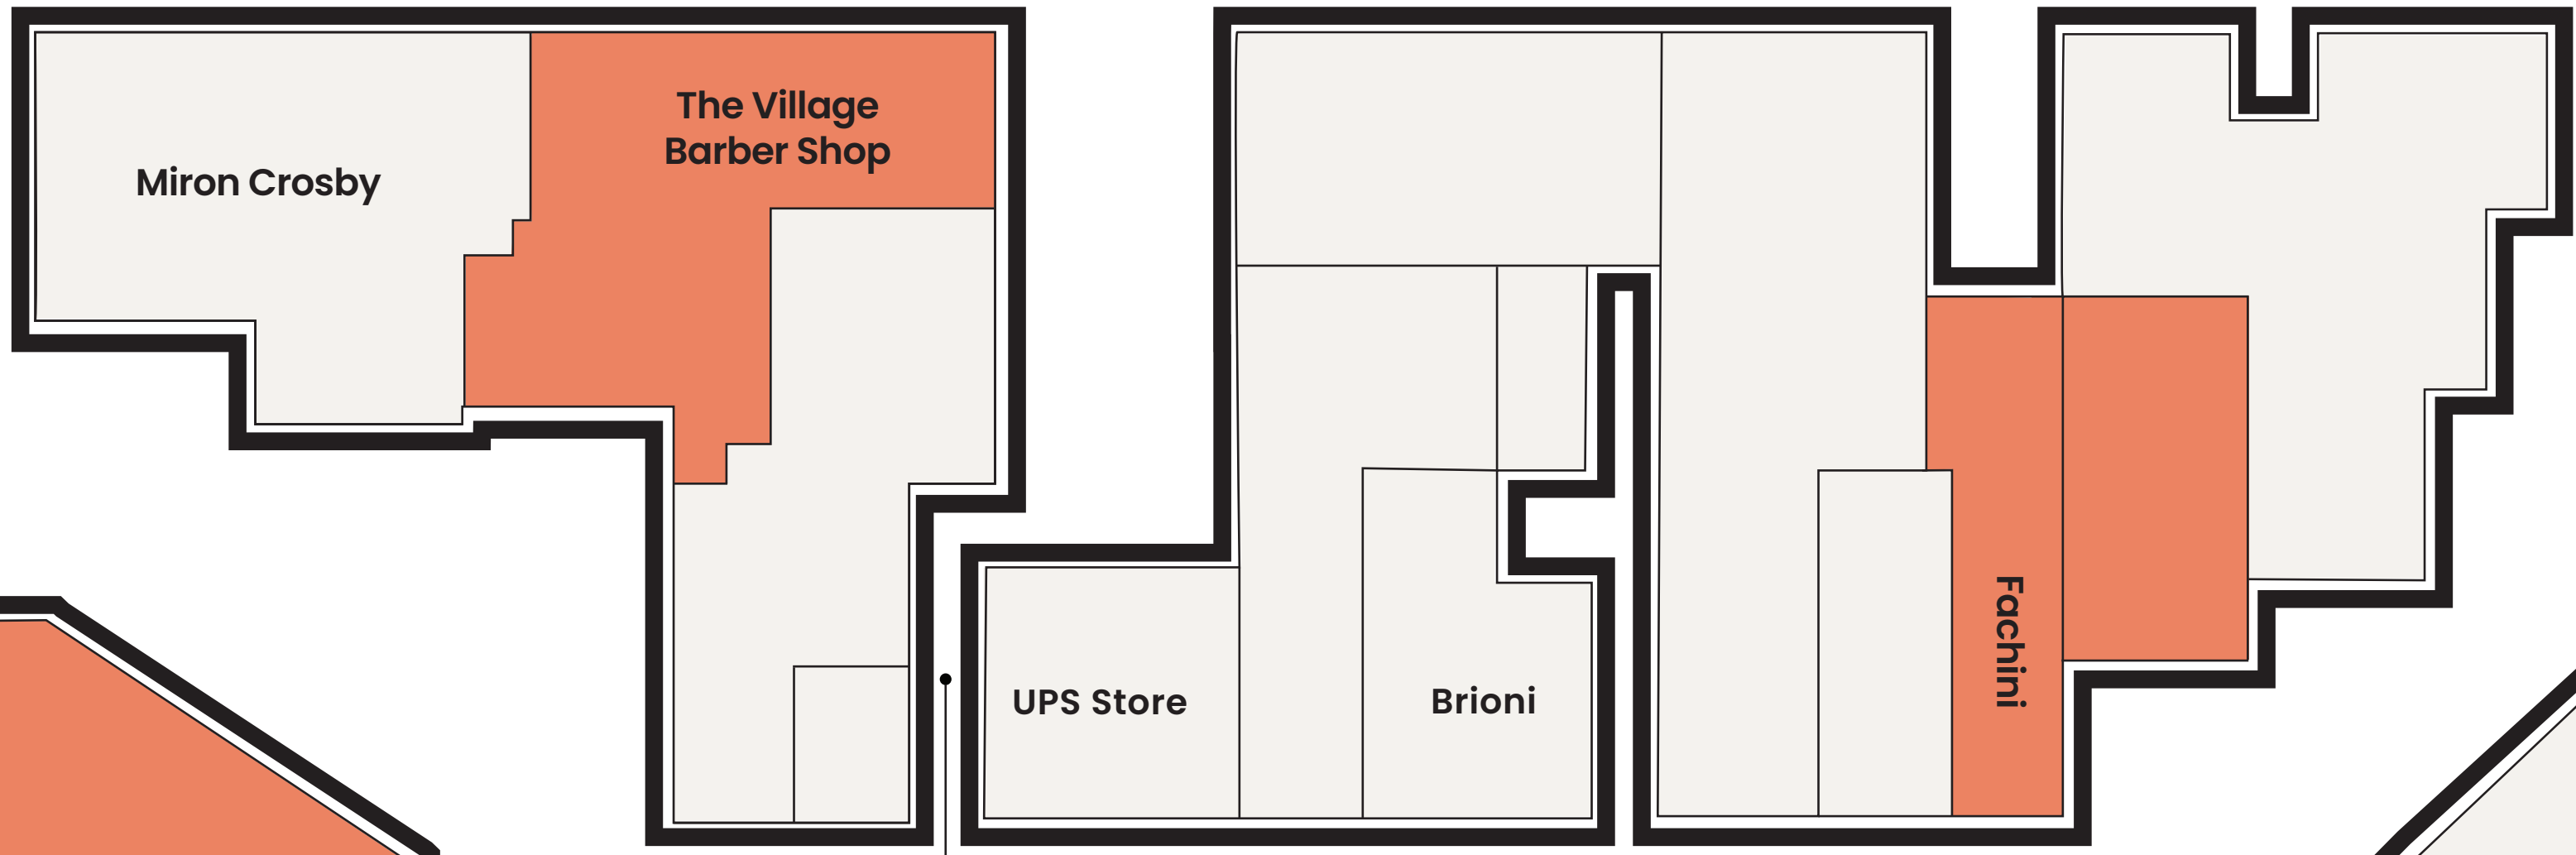

Preston Road

Valet Breezeway

ENTRANCE TO:
 Park House (Level Two)
 The Conservatory on Two (Level Two)
 Teak Tearoom (Level Two)

LEVEL TWO

Douglas Avenue

ENTRANCE TO:
Brioni (Level Two)
Miron Crosby (Level Two)
UPS Store (Level Two)
The Village Barber Shop (Level Two)

Douglas Avenue

ENTRANCE

ENTRANCE

Complimentary Valet

Livingston Avenue

Mockingbird Lane

NORTH PARKING LOT

Clock Tower