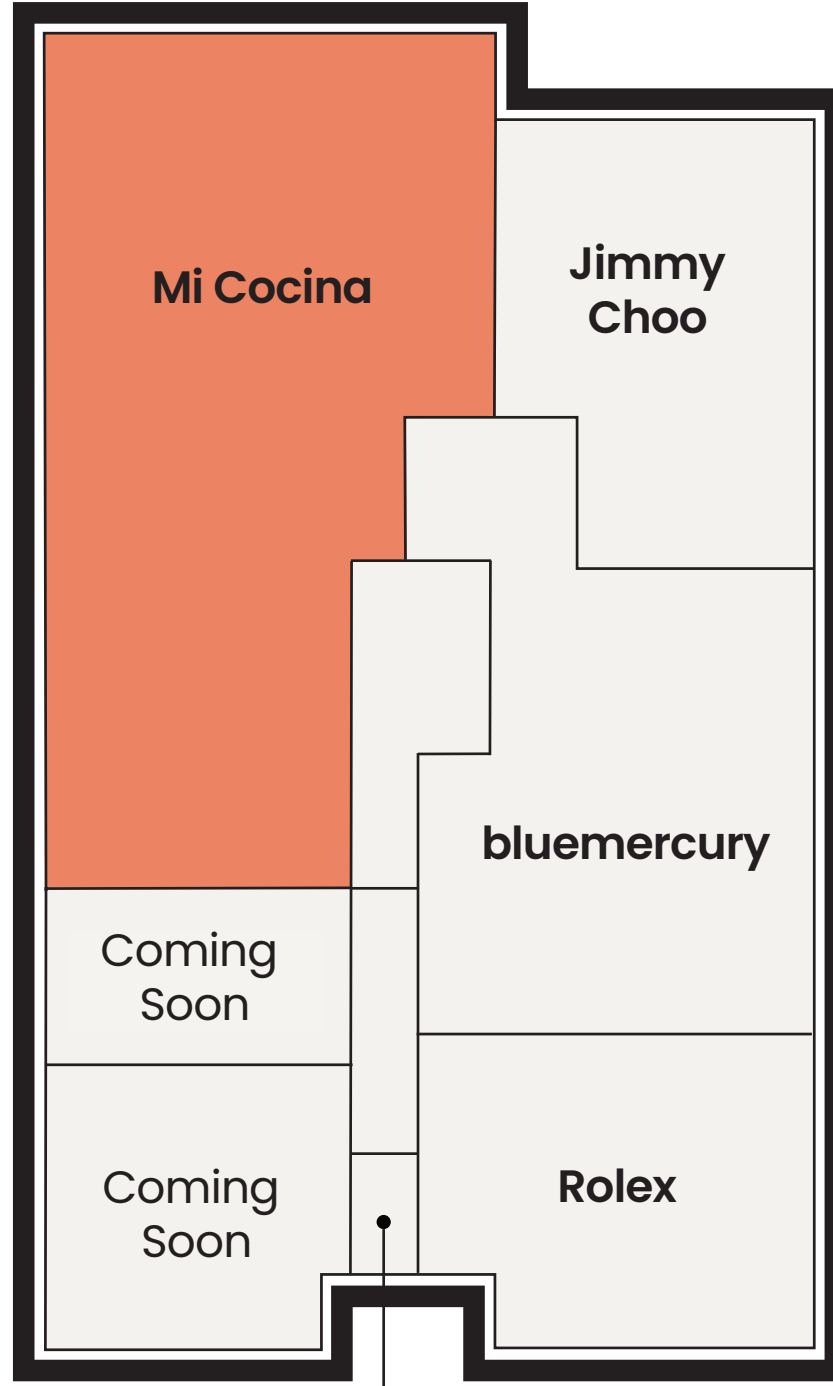

LEVEL ONE

Douglas Avenue

ENTRANCE TO:
 Brioni (Level Two)
 Miron Crosby (Level Two)
 UPS Store (Level Two)
 The Village Barbershop (Level Two)

ENTRANCE TO:
 Cerón Highland Park (Level One)
 TaxFree Office (Level One)

Livingston Court

Hadleigh's

Center Court

HP Village Management Office

Mockingbird Lane

Livingston Avenue

Lele Sadoughi

Peeper's (Eyewear + Optical)

FoundRae

Preston Court

HP Village Gift Cards Personal Shopping

Valet Breezeway

Preston Road

ENTRANCE TO:
 Park House (Level Two)
 The Conservatory on Two (Level Two)
 Teak Tearoom (Level Two)

LEVEL TWO

Douglas Avenue