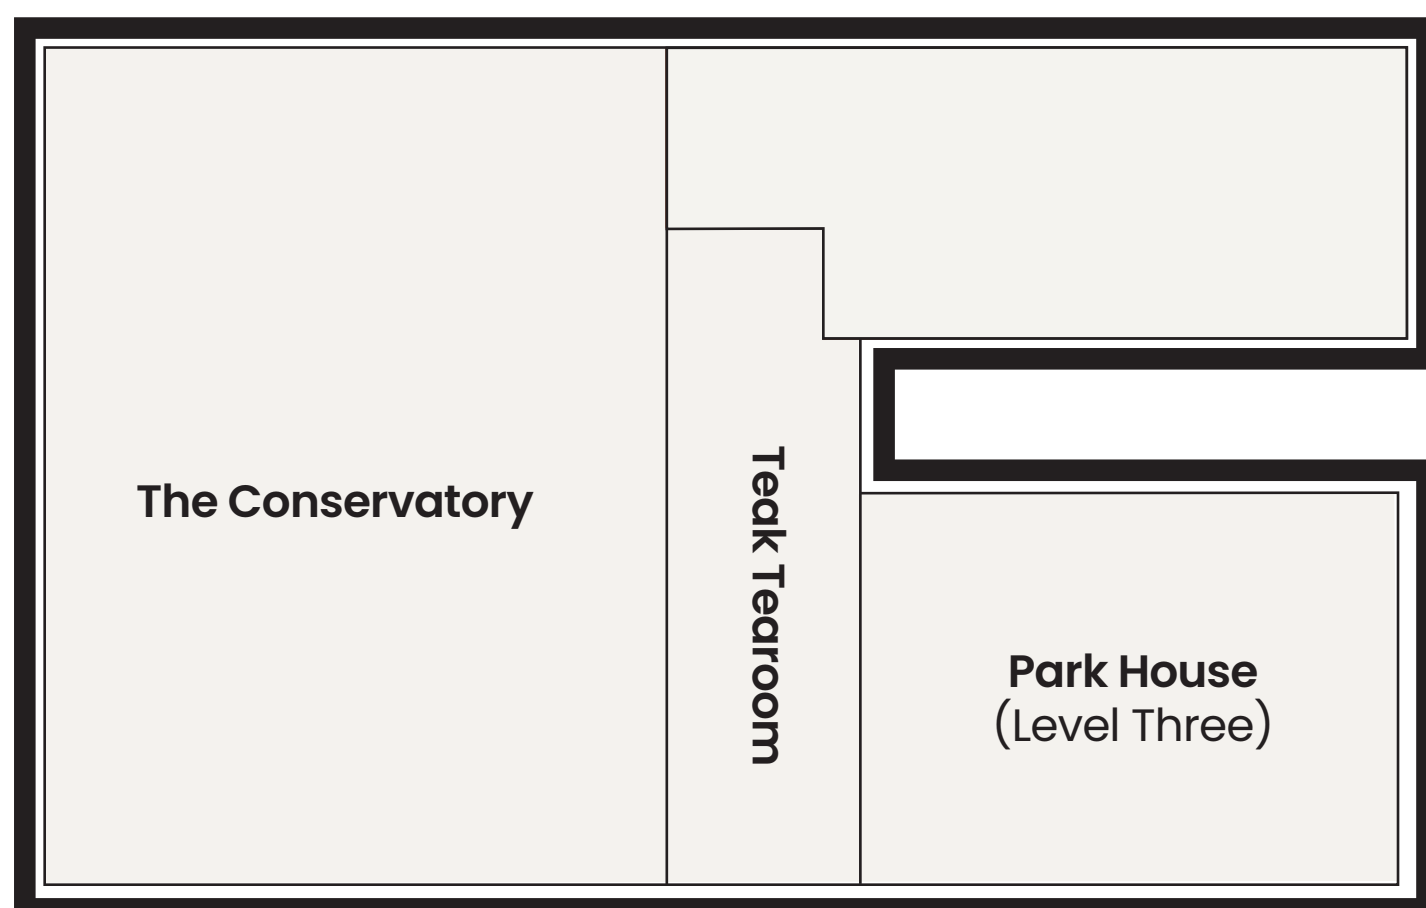

FoundRae

Preston Court

HP Village Gift Cards Personal Shopping

Valet Breezeway

Preston Road

ENTRANCE TO:
 Park House (Level Two)
 The Conservatory on Two (Level Two)
 Teak Tearoom (Level Two)

LEVEL TWO

Douglas Avenue

ENTRANCE TO:
Brioni (Level Two)
Miron Crosby (Level Two)
UPS Store (Level Two)
The Village Barber Shop (Level Two)

Livingston Court

Center Court

Mockingbird Lane

Livingston Avenue

Preston Court

Valet Breezeway