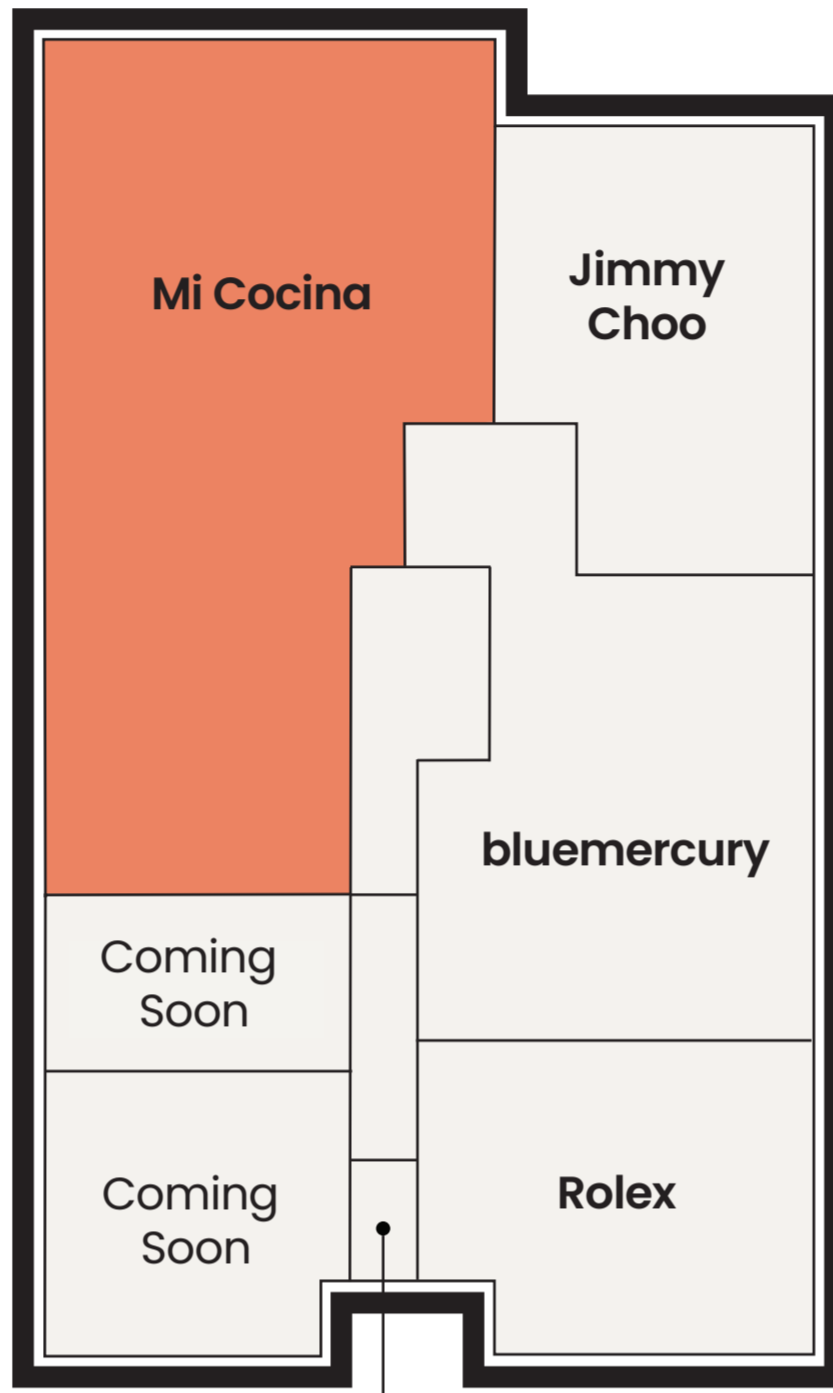

LEVEL ONE

Douglas Avenue

ENTRANCE TO:
 Brioni (Level Two)
 Miron Crosby (Level Two)
 UPS Store (Level Two)
 The Village Barbershop (Level Two)

ENTRANCE TO:
 Cerón Highland Park (Level One)
 TaxFree Office (Level One)

Livingston Court

Hadleigh's

Center Court

HP Village Management Office

Mockingbird Lane

Livingston Avenue

Lele Sadoughi

Peeper's (Eyewear + Optical)

FoundRae

Preston Court

RICHARD MILLE
Coming Soon

HP Village Gift Cards
Personal Shopping

Preston Road

ENTRANCE TO:
 Park House (Level Two)
 The Conservatory on Two (Level Two)
 Teak Tearoom (Level Two)

Valet Breezeway