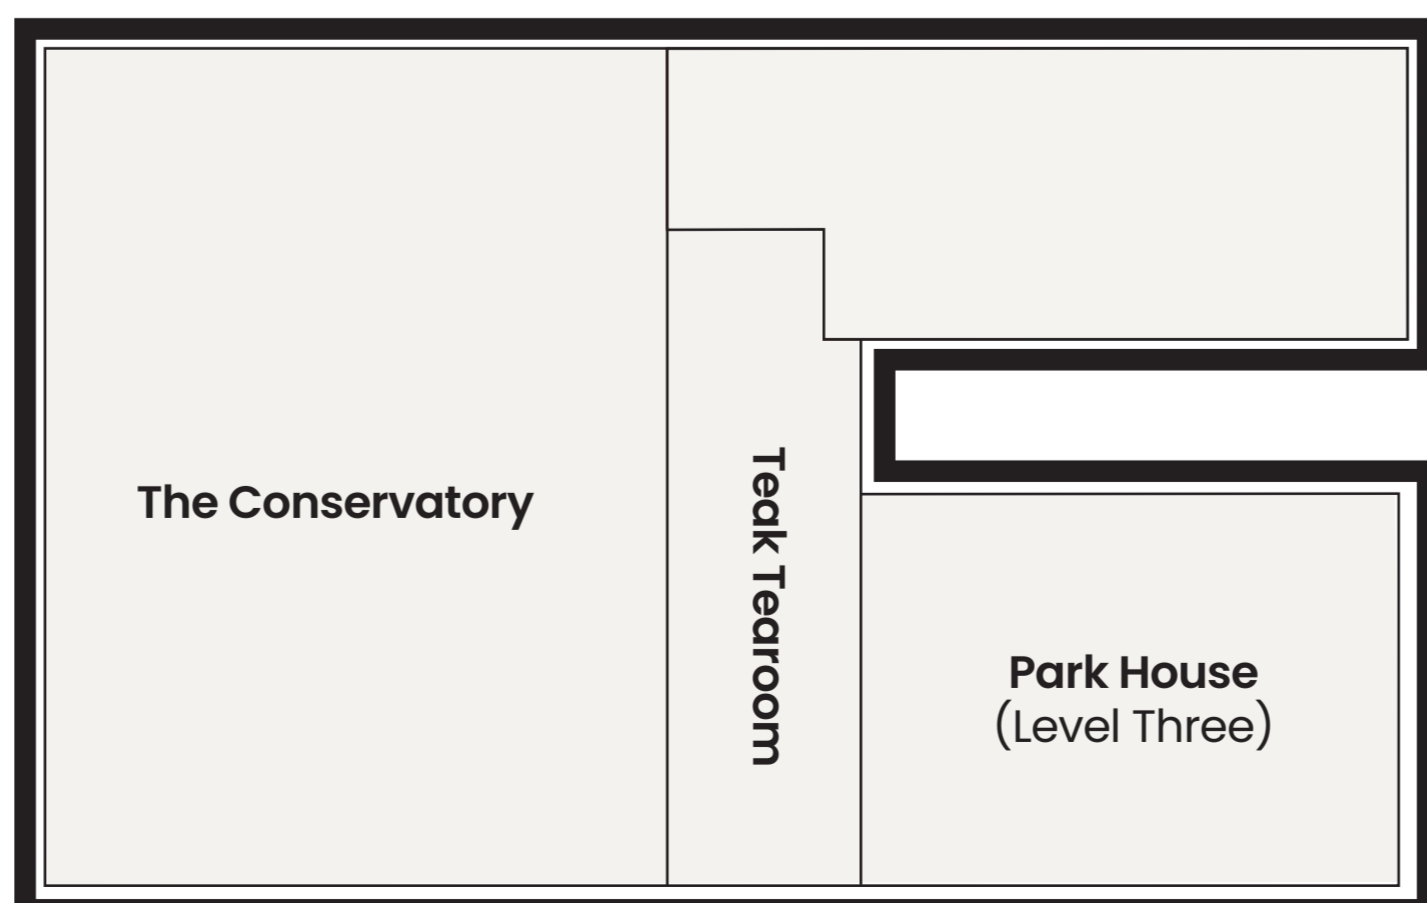

Preston Court

Preston Road