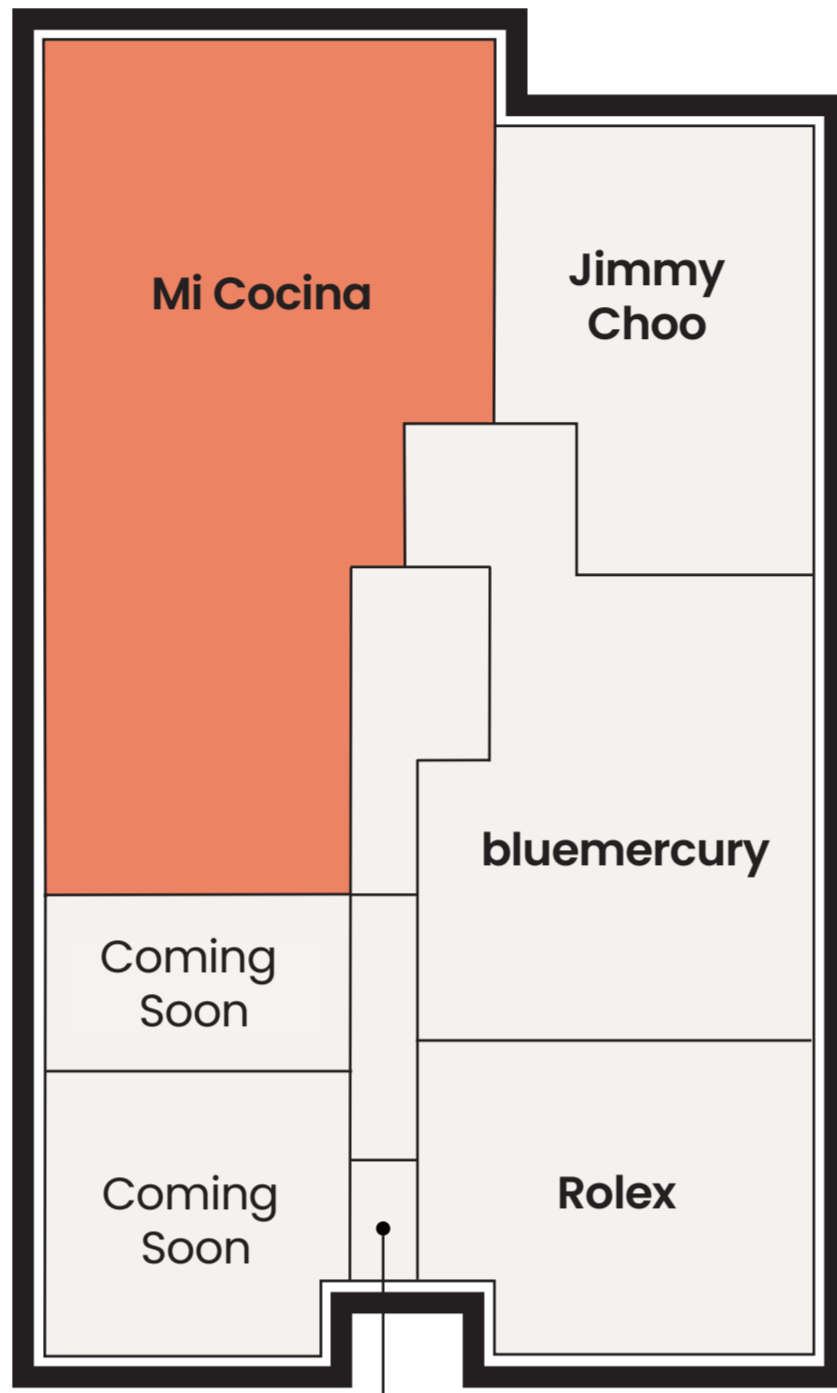

LEVEL ONE

Douglas Avenue

ENTRANCE TO:
 Brioni (Level Two)
 Miron Crosby (Level Two)
 UPS Store (Level Two)
 The Village Barbershop (Level Two)

ENTRANCE TO:
 Cerón Highland Park (Level One)
 TaxFree Office (Level One)

Livingston Court

Hadleigh's

Center Court

HP Village Management Office

Mockingbird Lane

Livingston Avenue

Lele Sadoughi

Peeper's
(Eyewear + Optical)

Preston Court

RICHARD MILLE
Coming Soon

HP Village Gift Cards
Personal Shopping

Preston Road

Valet Breezeway

ENTRANCE TO:
 Park House (Level Two)
 The Conservatory on Two (Level Two)
 Teak Tearoom (Level Two)