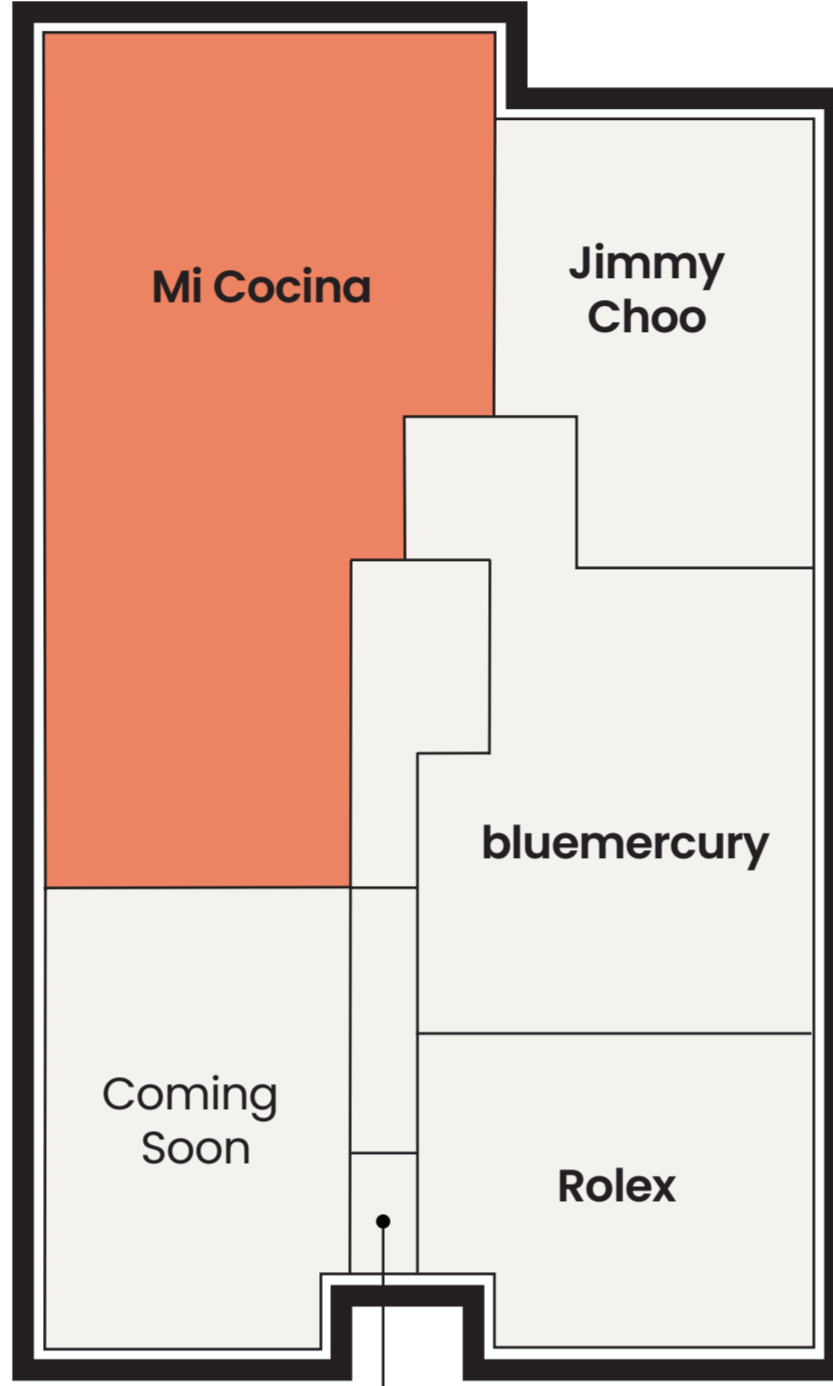

LEVEL ONE

Douglas Avenue

ENTRANCE TO:
 Brioni (Level Two)
 Miron Crosby (Level Two)
 UPS Store (Level Two)
 The Village Barbershop (Level Two)

ENTRANCE TO:
 Cerón Highland Park (Level One)
 TaxFree Office (Level One)

Livingston Court

Hadleigh's

Center Court

HP Village Management Office

Mockingbird Lane

Livingston Avenue

Lele Sadoughi

Peeper's
(Eyewear + Optical)

FoundRae

Preston Court

RICHARD MILLE
Coming Soon

HP Village Gift Cards
Personal Shopping

Preston Road

ENTRANCE TO:
 Park House (Level Two)
 The Conservatory on Two (Level Two)
 Teak Tearoom (Level Two)

Valet Breezeway