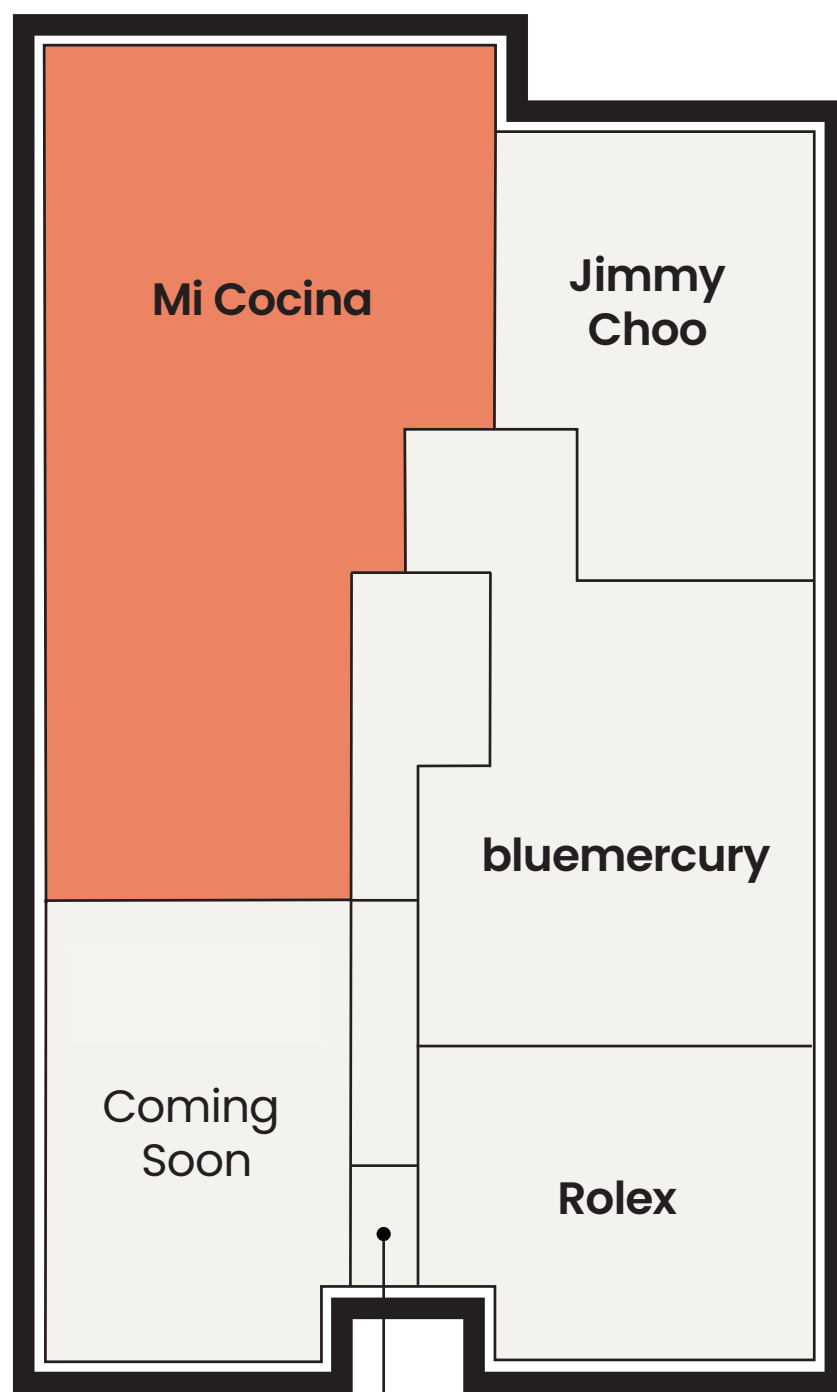

LEVEL ONE

Douglas Avenue

ENTRANCE TO:
 Brioni (Level Two)
 Miron Crosby (Level Two)
 UPS Store (Level Two)
 The Village Barbershop (Level Two)

ENTRANCE TO:
 Cerón Highland Park (Level One)
 TaxFree Office (Level One)

Hadleigh's

HP Village Management Office

Mockingbird Lane

Livingston Court

Center Court

Lele Sadoughi

Peeper's
(Eyewear + Optical)

FoundRae

Preston Court

RICHARD MILLE
Coming Soon

HP Village Gift Cards
Personal Shopping

Valet Breezeway

ENTRANCE TO:
 Park House (Level Two)
 The Conservatory on Two (Level Two)
 Teak Tearoom (Level Two)

Preston Road