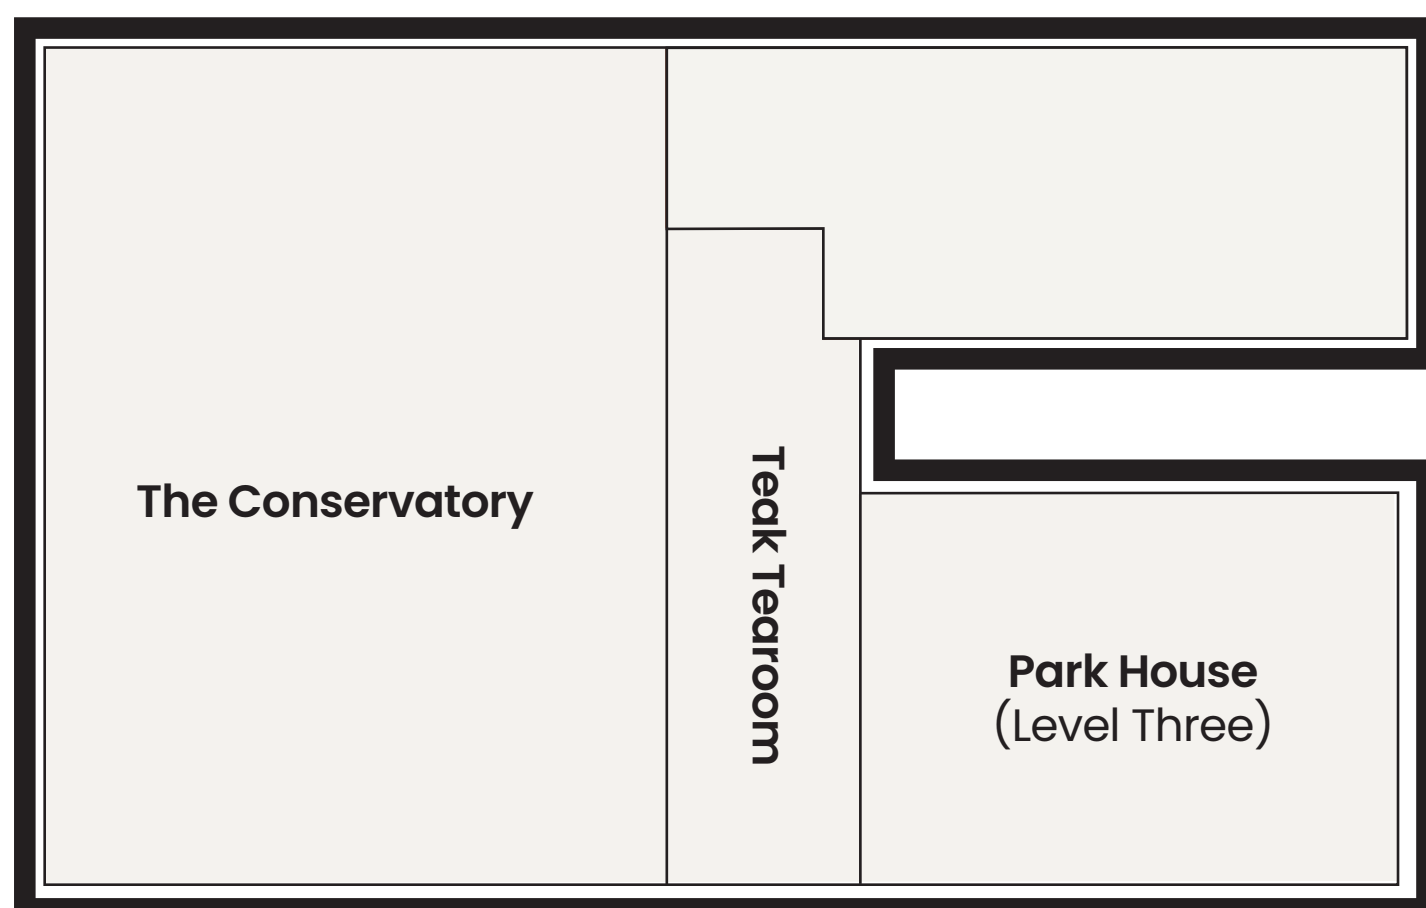

Preston Court

Preston Road