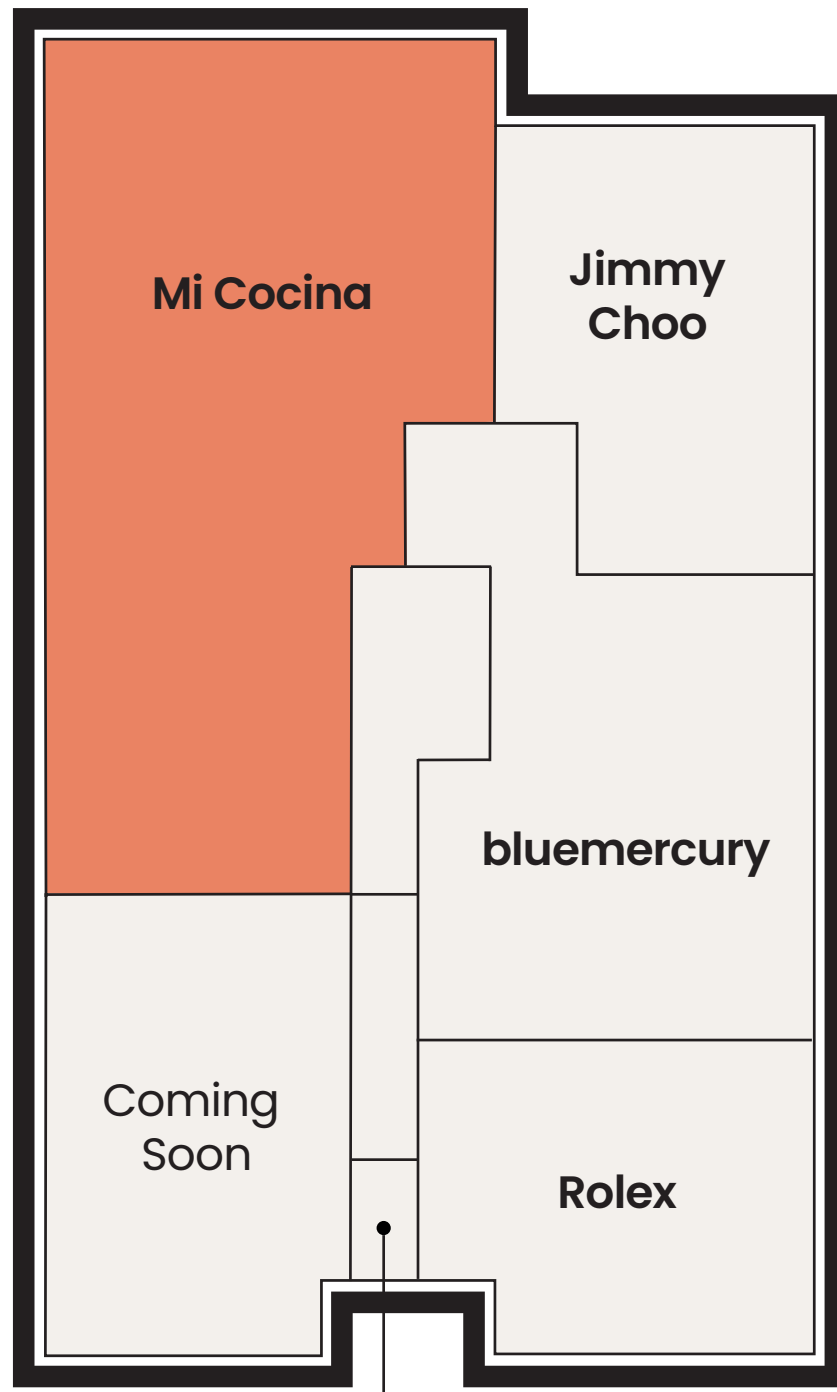

LEVEL ONE

Douglas Avenue

ENTRANCE TO:
 Brioni (Level Two)
 Miron Crosby (Level Two)
 UPS Store (Level Two)
 The Village Barbershop (Level Two)
 Material Good (Level Two)

ENTRANCE TO:
 Cerón Highland Park (Level One)
 TaxFree Office (Level One)

Valet Breezeway

Preston Road

ENTRANCE TO:
 Park House (Level Two)
 The Conservatory on Two (Level Two)
 Teak Tearoom (Level Two)

Livingston Avenue

LEVEL TWO

Douglas Avenue

ENTRANCE TO:
Brioni (Level Two)
Miron Crosby (Level Two)
UPS Store (Level Two)
The Village Barber Shop (Level Two)