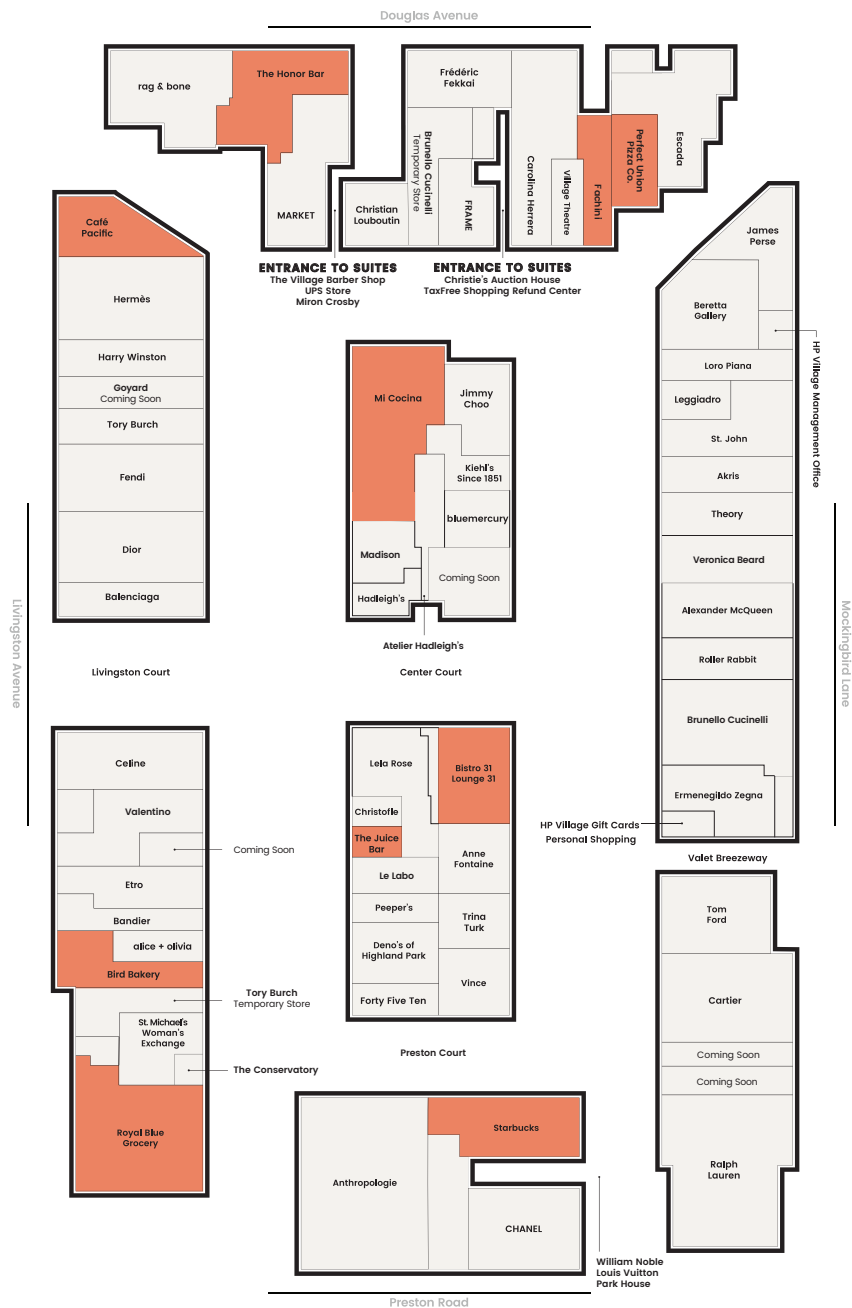

AROUND *the* VILLAGE

RESTAURANTS

BIRD BAKERY
BISTRO 31
CAFÉ PACIFIC
FACHINI
THE HONOR BAR
THE JUICE BAR
LOUNGE 31
MI COCINA
PERFECT UNION PIZZA CO.
ROYAL BLUE GROCERY
STARBUCKS

WOMEN'S FASHION

AKRIS
ALEXANDER McQUEEN
ALICE + OLIVIA
ANNE FONTAINE
ANTHROPOLOGIE
ATELIER HADLEIGH'S
BALENCIAGA
BANDIER
BERETTA GALLERY
BRUNELLO CUCINELLI
CAROLINA HERRERA
CELINE
CHANEL
THE CONSERVATORY
DIOR
ESCADA
ETRO
FENDI
FORTY FIVE TEN
FRAME
GOAYRD - COMING SOON
HADLEIGH'S
HERMÈS
JAMES PERSE
LEGGIADRO
LELA ROSE
LORO PIANA
LOUIS VUITTON
MARKET
RAG & BONE
RALPH LAUREN
ROLLER RABBIT
ST. JOHN
THEORY
TOM FORD
TORY BURCH
TRINA TURK
VALENTINO
VERONICA BEARD
VINCE

MEN'S FASHION

ATELIER HADLEIGH'S
BALENCIAGA
BERETTA GALLERY
BRUNELLO CUCINELLI
THE CONSERVATORY
ERMENEGILDO ZEGNA
ETRO
FENDI
GOAYRD - COMING SOON

HERMÈS

JAMES PERSE
LORO PIANA
LOUIS VUITTON
RAG & BONE
RALPH LAUREN
ROLLER RABBIT
THEORY
TOM FORD