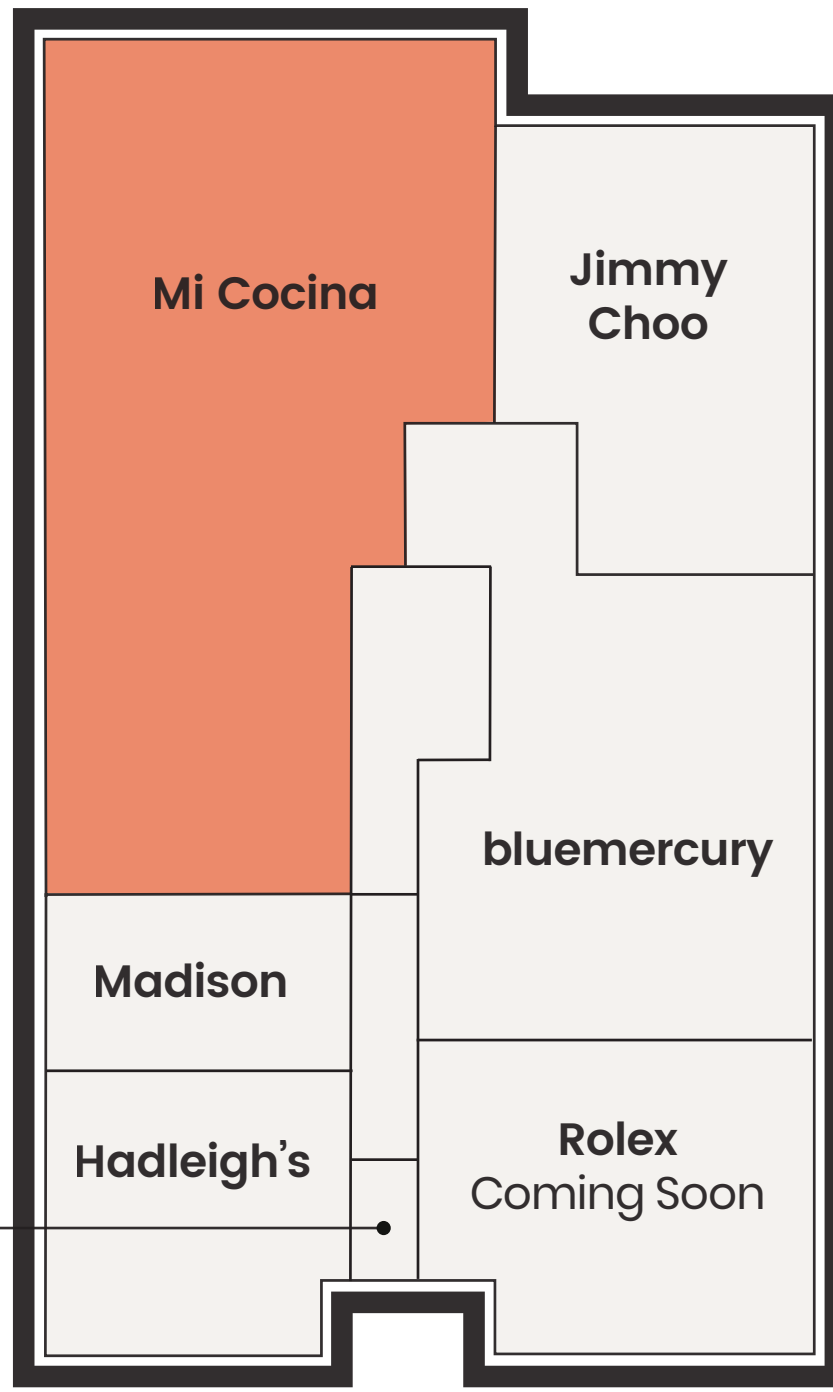

Douglas Avenue

ENTRANCE TO SUITES  
 The Village Barber Shop  
 UPS Store  
 Miron Crosby

ENTRANCE TO SUITES  
 Christie's Auction House  
 TaxFree Shopping Refund Center

Livingston Court

Center Court

HP Village Management Office

Mockingbird Lane

Livingston Avenue

Lele Sadoughi

Peeper's (Eyewear + Optical)

The Conservatory

Preston Court

HP Village Gift Cards Personal Shopping

Valet Breezeway

Preston Road

ENTRANCE TO SUITES

Park House The Conservatory on Two